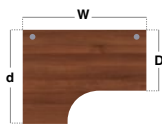

Right hand Wave Desks

CODE	W	D	H	d	RRP
MB14WR	1400	800	725	990	£382
MB16WR	1600	800	725	990	£414

- Modern right hand wave desktops for a larger working area with H-frame leg
- Use individually or side-by-side with the left hand desk for a full wave effect

Left Hand Ergonomic Desks

CODE	W	D	H	w	d	RRP
MB14EL	1400	800	725	600	1200	£505
MB16EL	1600	800	725	600	1200	£542
MB18EL	1800	800	725	600	1200	£604

- Ergonomic left hand desktops with full H-Frame leg return
- Ideal to fit into corners or cluster together to maximise office space