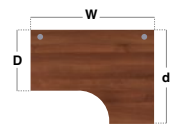

- Ergonomic right hand desktops with full H-Frame leg return
- Ideal to fit into corners or cluster together to maximise office space