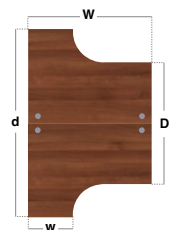

- Two ergonomic desks in a back-to-back cluster
- H-Frame legs are shared between desks with a modesty panel

Black (K)

Silver (S)

White (WH)

Beech (B)

Grey Oak (GO)

Oak (O)

Walnut (W)

White (WH)

Please add frame finish followed by desktop finish when ordering eg. **MB1612B** with White frame in Walnut = **MB1612BWHW**