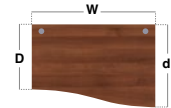

- Modern right hand wave desktops for a larger working area with H-frame leg
- Use individually or side-by-side with the left hand desk for a full wave effect