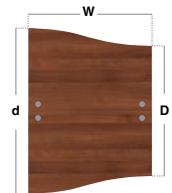

- Two straight 600mm desks back-to-back, both with single cable access ports
- Fully welded H-Frame leg design with shared leg and modesty panel

Back-to-Back Desks 1600mm

CODE	W	D	H	RRP
MB816B	800	1600	725	£517
MB1016B	1000	1600	725	£532
MB1216B	1200	1600	725	£542
MB1416B	1400	1600	725	£570
MB1616B	1600	1600	725	£583
MB1816B	1800	1600	725	£753

- Two straight 800mm desks back-to-back, two cable ports
- MB816 & MB1016 only have one cable access port

Back-to-Back Wave Desks

CODE	W	D	H	d	RRP
MB14WB	1400	1600	725	1980	£719
MB16WB	1600	1600	725	1980	£785