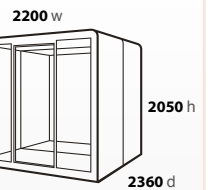

Ideal for 2 sofas and a table, or meeting table and chairs for up to 8 people

Specification

Internal Dimensions

Weight

Sound Insulation

Air Circulation

Power

CODE	W	D	H	STANDARD	CUSTOM	VENEER
S4	2400	2420	2290	£53,000	£58,000	£60,000