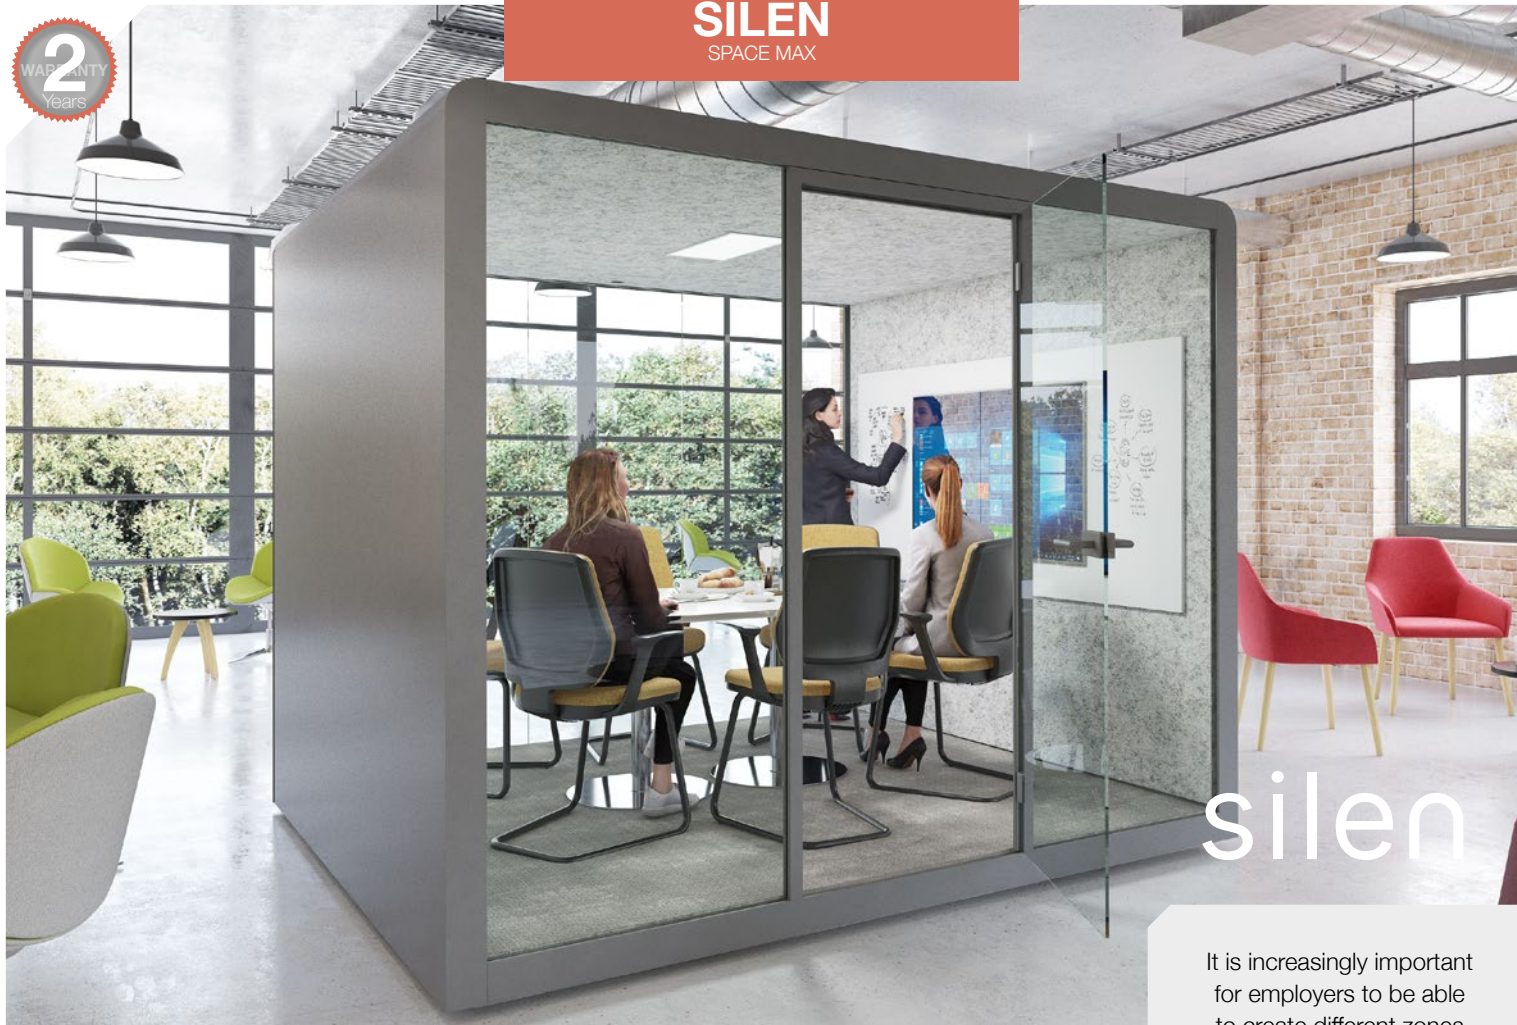

2
WARRANTY
Years

SILEN

SPACE MAX

silen

It is increasingly important for employers to be able to create different zones for different types of work and each has a different acoustic requirement. Silen 6 comes with plenty of room for creative teams and working groups to embark on wild idea expeditions. The modular structure also means that you can quickly change your space size when you need it.

For thinking big with internal fabric and carpet options to suit your requirements

Shipped flat-packed in a crate with quick installation from our experienced team

Available with covid-secure antibacterial options and designed with your safety in mind

Ideal for meeting table with chairs for a group meeting or presentation

Specification

Internal Dimensions

2600 w

2360 h

2290 d

Weight

KG 1500kg

Sound Insulation

41dB

Air Circulation

More than 155 L/S

Power

UK socket & USB