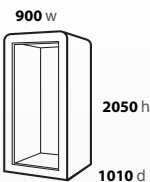

Telephone booth adequate for one person for a call or to work privately

Use the retractable castors to move the hub and level with the adjustable feet

Silent ventilation with air flow of 27L/S – up to 25% more than competitors

Ideal for a stool to make uninterrupted phone and video calls

Specification

Internal Dimensions

Weight

Sound Insulation

Air Circulation

Power

CODE	W	D	H	STANDARD	CUSTOM	VENEER
S1	900	1010	2050	£19,000	£21,000	£23,000