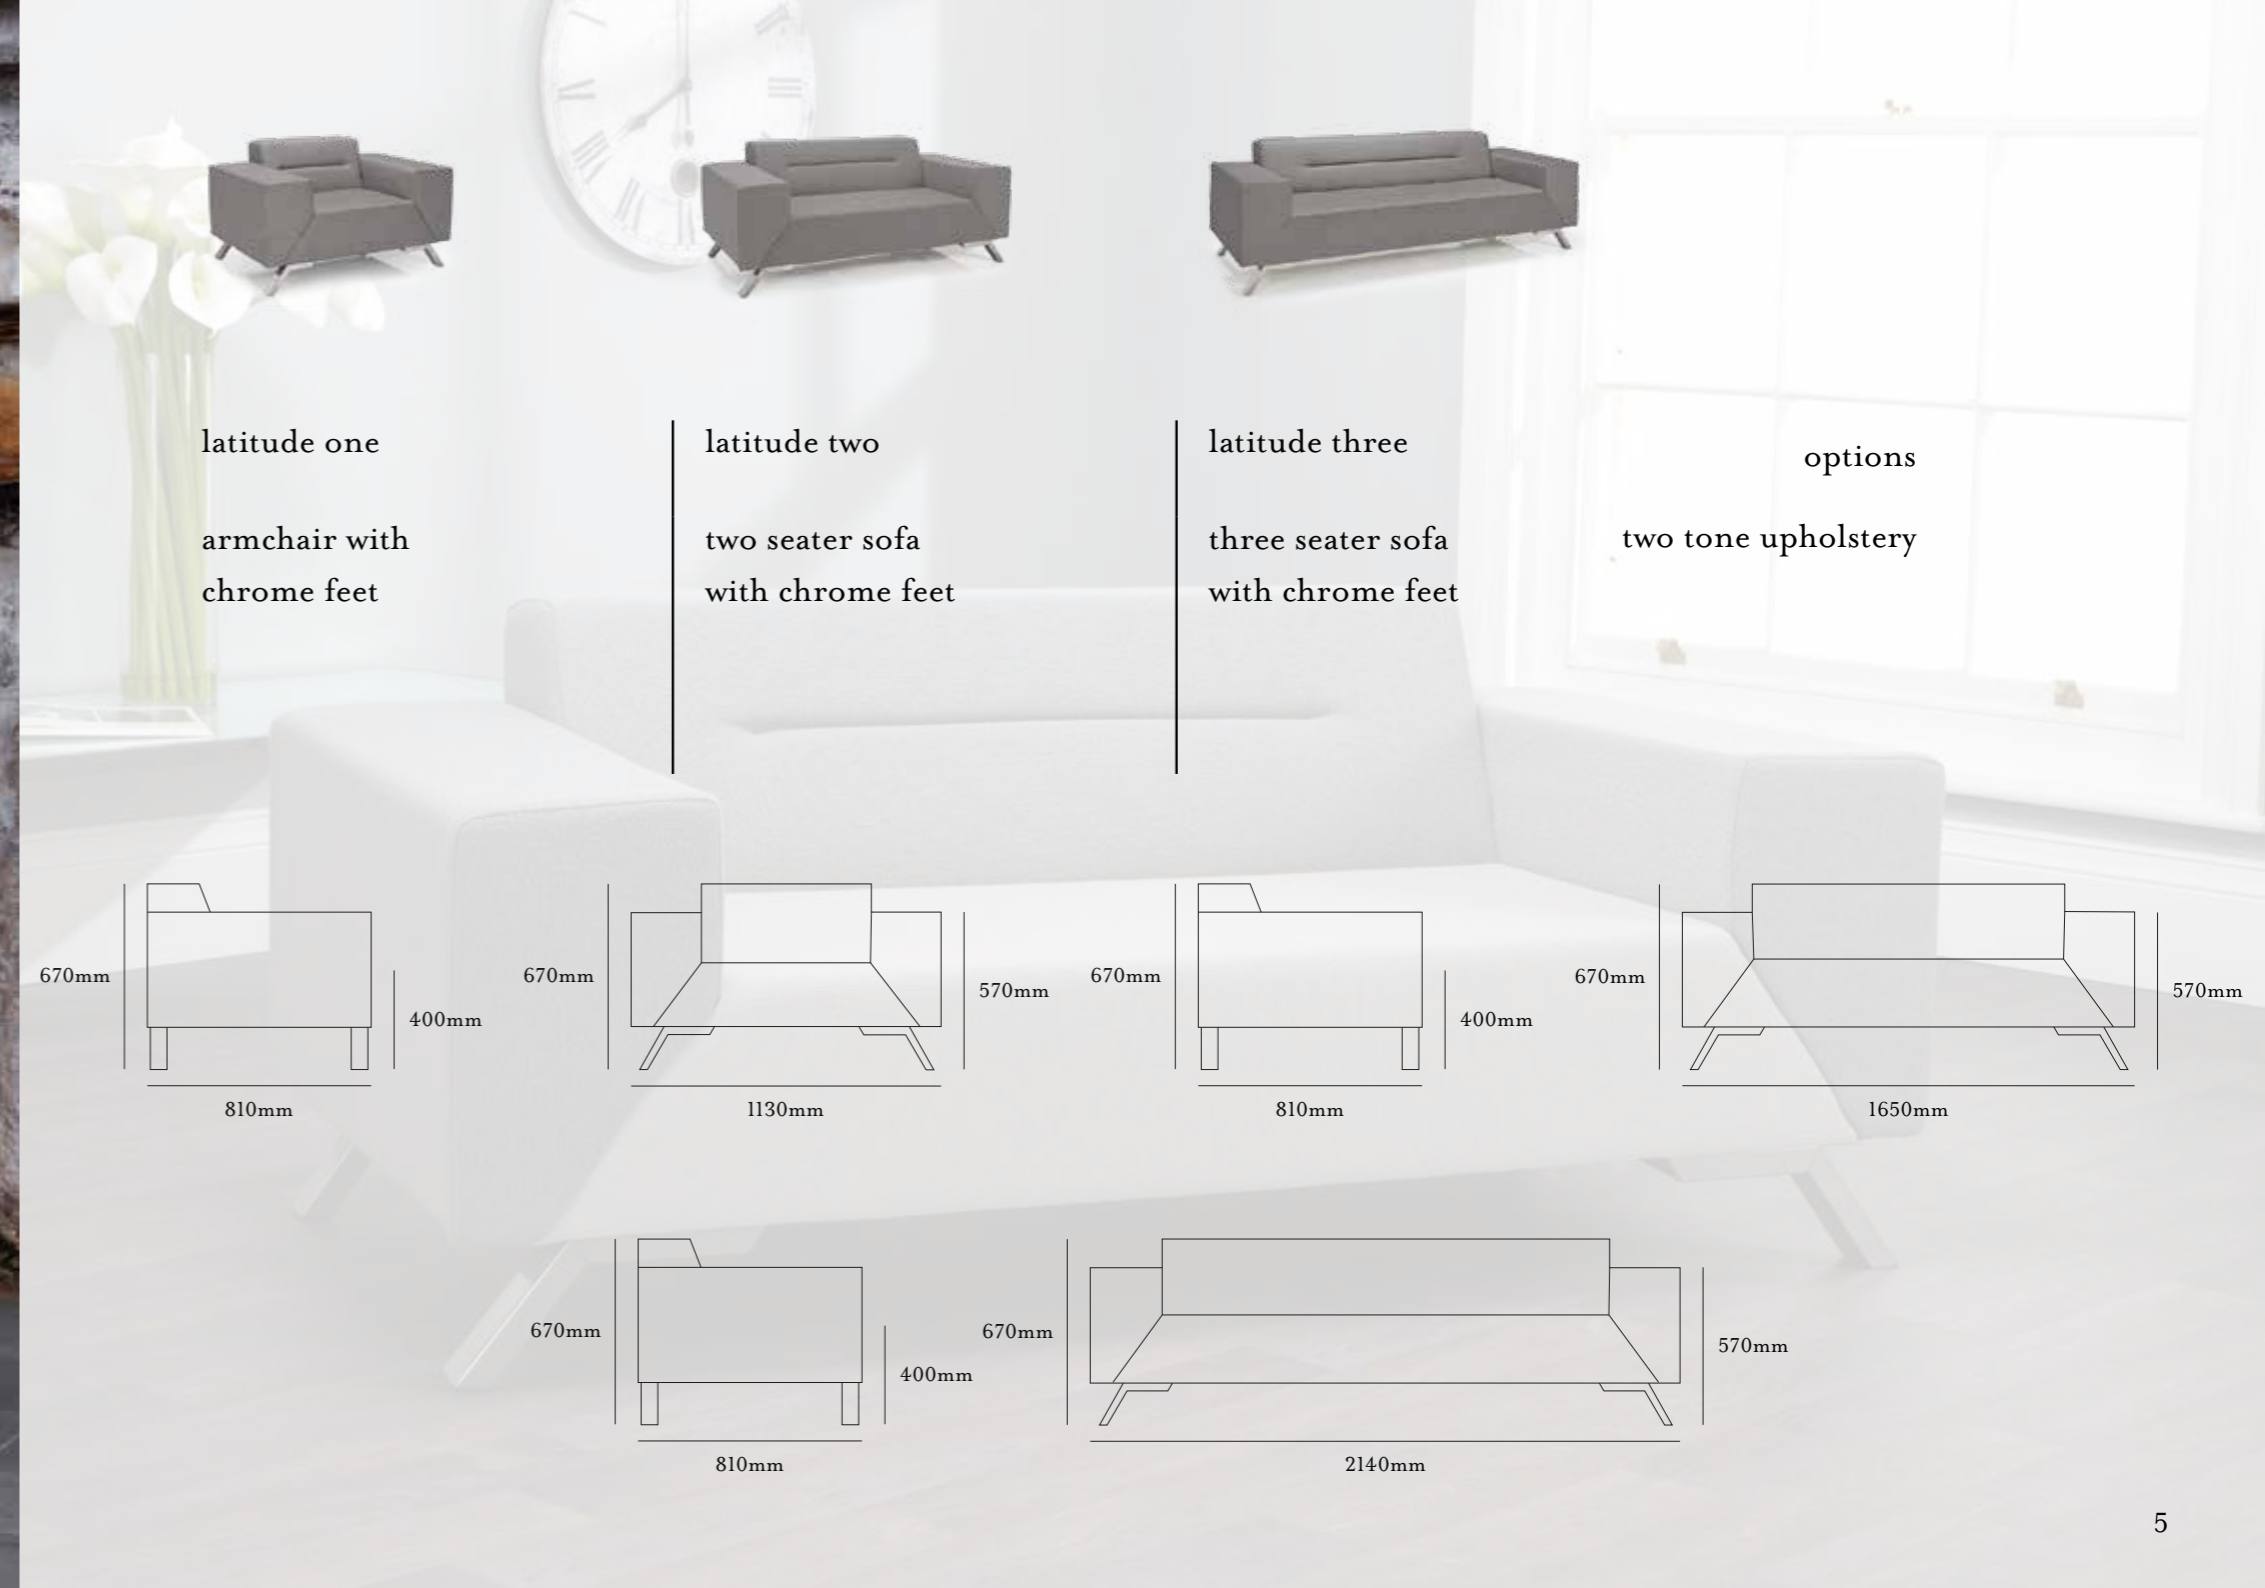

Latitude

pulse
DESIGN

Latitude

latitude one

armchair with
chrome feet

latitude two

two seater sofa
with chrome feet

latitude three

three seater sofa
with chrome feet

options

two tone upholstery

Parkside Mill, Walter Street, Blackburn, Lancashire BB1 1TL

 @pulseseating

 /pulseseating

 @pulsedesignrange

 /pulse-design