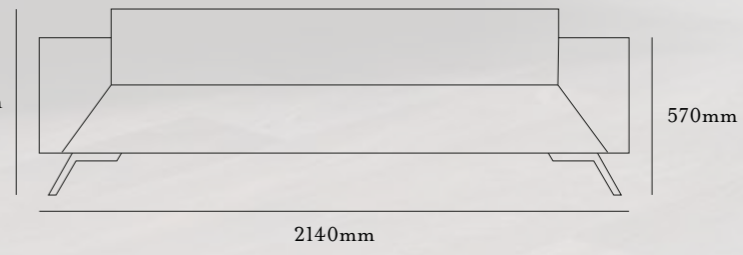

Latitude

pulse
DESIGN

Latitude

latitude one

armchair with
chrome feet

latitude two

two seater sofa
with chrome feet

latitude three

three seater sofa
with chrome feet

options

two tone upholstery

Parkside Mill, Walter Street, Blackburn, Lancashire BB1 1TL

 @pulseseating

 /pulseseating

 @pulsedesignrange

 /pulse-design