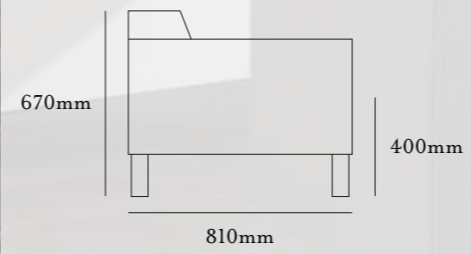

Latitude

pulse
DESIGN

Latitude

latitude one

armchair with
chrome feet

latitude two

two seater sofa
with chrome feet

latitude three

three seater sofa
with chrome feet

options

two tone upholstery

Parkside Mill, Walter Street, Blackburn, Lancashire BB1 1TL

 @pulseseating

 /pulseseating

 @pulsedesignrange

 /pulse-design