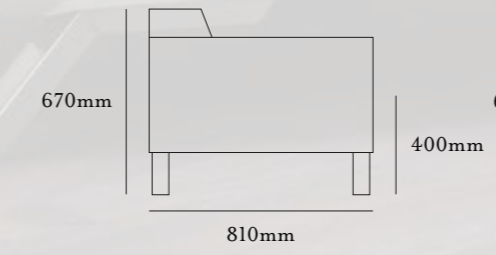

Latitude

pulse
DESIGN

Latitude

latitude one

armchair with
chrome feet

latitude two

two seater sofa
with chrome feet

latitude three

three seater sofa
with chrome feet

options

two tone upholstery

Parkside Mill, Walter Street, Blackburn, Lancashire BB1 1TL

 @pulseseating

 /pulseseating

 @pulsedesignrange

 /pulse-design