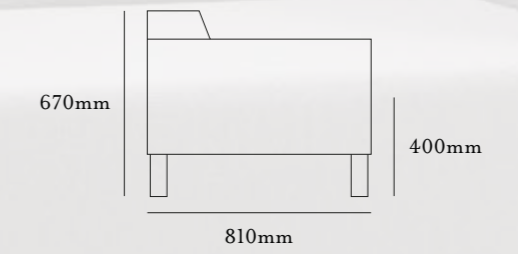

three seater sofa
with chrome feet

options

two tone upholstery

Parkside Mill, Walter Street, Blackburn, Lancashire BB1 1TL

 @pulseseating

 /pulseseating

 @pulsedesignrange

 /pulse-design