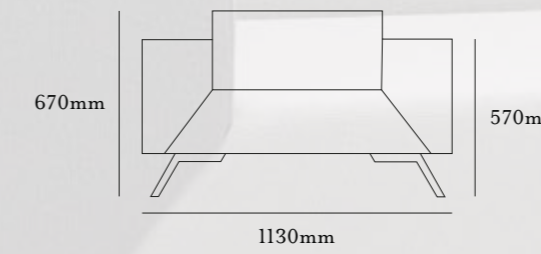

Latitude

pulse
DESIGN

Latitude

latitude one

armchair with
chrome feet

latitude two

two seater sofa
with chrome feet

latitude three

three seater sofa
with chrome feet

options

two tone upholstery

Parkside Mill, Walter Street, Blackburn, Lancashire BB1 1TL

 @pulseseating

 /pulseseating

 @pulsedesignrange

 /pulse-design