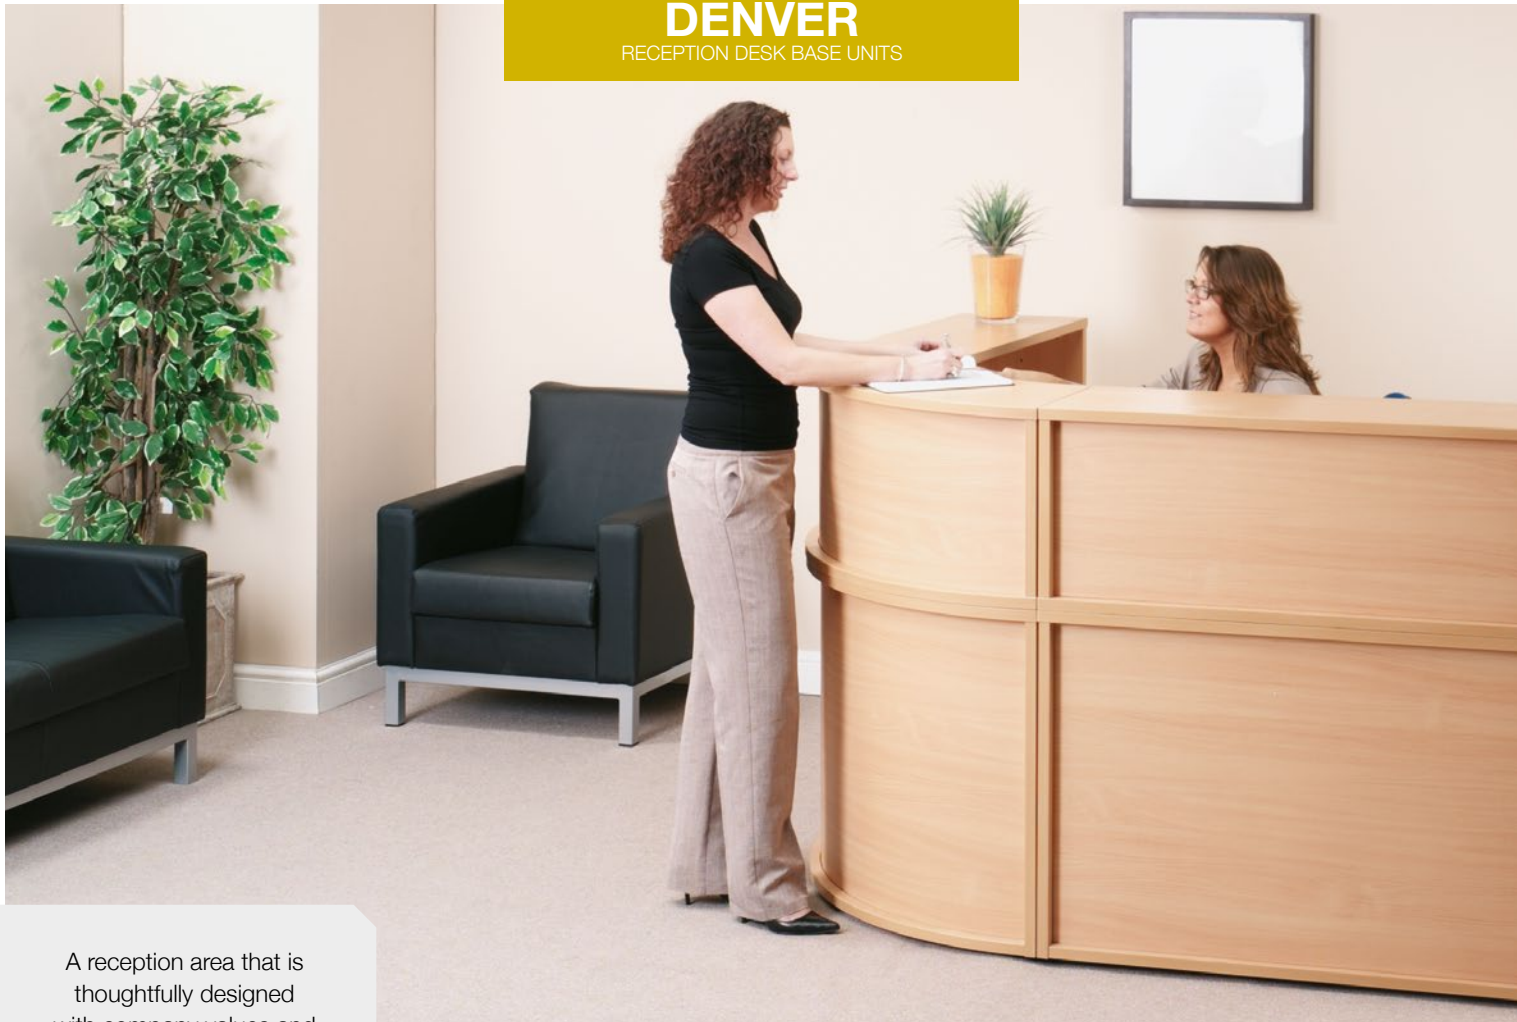

DENVER

RECEPTION DESK BASE UNITS

A reception area that is thoughtfully designed with company values and aesthetics in mind will help set the tone for what visitors can expect from the company.

Available in beech with optional white panels, Denver is a flexible modular unit that can be arranged in a variety of configurations with the base and top units to create a commanding reception feature that will make a lasting first impression.