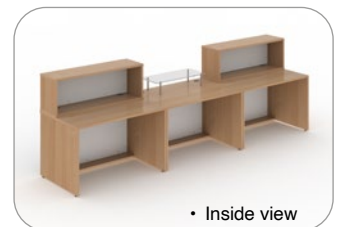

Denver Large Straight Reception Unit

CONTAINS

- 1 x **RU8GS-S** - Straight glass shelf 790mm
- 2 x **RU12H** - Straight top unit 1200mm
- 3 x **RU12D** - Straight base unit 1200mm

CODE	W	D	H	RRP
DVB06	3600	800	1172	£1920

Please add unit colour when ordering eg. **DVB04** in Beech/White = **DVB04-BWH**