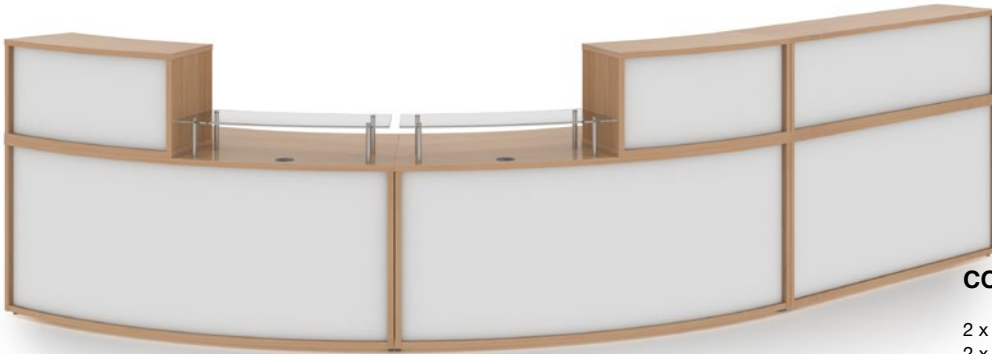

Denver Extra Large U-Shaped Reception Unit

• Inside view

CONTAINS

- 2 x **RUC8H** - Corner top unit 800mm
- 2 x **RU12H** - Straight top unit 1200mm
- 2 x **RUC8D** - 90° corner base unit 800mm
- 2 x **RU12D** - Straight base unit 1200mm
- 1 x **RU16D** - Straight base unit 1600mm

CODE	W	D	H	RRP
DVB03	3200	2000	1172	£3161

Beech (**B**)

Beech/White (**BWH**)

Please add unit colour when ordering eg. **DVB01** in Beech = **DVB01-B**

DENVER

COMPLETE RECEPTION DESK UNITS

Denver Extra Large Curved Reception Unit

CONTAINS

- 2 x **RU8GS-C** - Curved glass shelf 790mm
- 2 x **RUHC8H** - 45° curved top unit 800mm
- 1 x **RU16H** - Straight top unit 1600mm
- 1 x **RU16D** - Straight base unit 1600mm
- 2 x **RUHC18D** - 45° curved base unit 1800mm