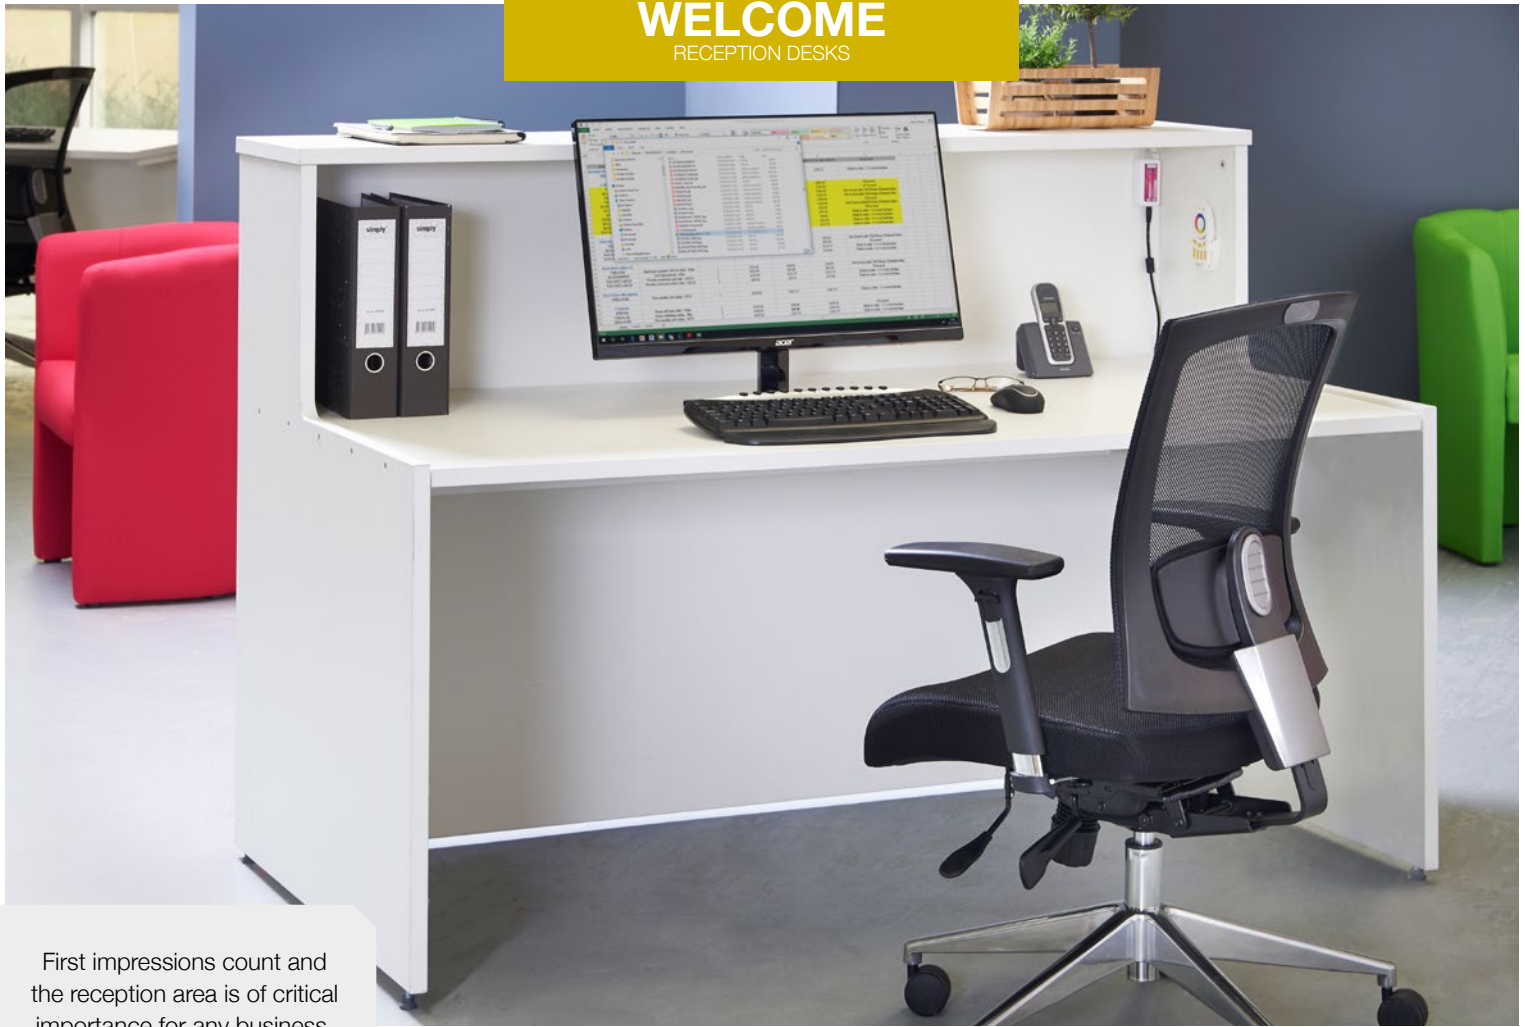

RECEPTION DESKS

WELCOME & DENVER

You only get one chance to make a good first impression with clients and visitors, so having a high quality front office reception desk is essential and will add a contemporary presence to any reception area. Ensure the first point of call for your workplace features modern furnishings and accessories with a reception desk that will reinvigorate your entrance area and reflect your business.

Create a welcoming space for all employees and visitors alike

Denver is a modular reception unit with multiple configurations to suit any space

Welcome is a modern reception desk that will reinvigorate your entrance area

First impressions count and the reception area is of critical importance for any business.

Welcome is a stunning, contemporary design in white with a built in table and counter top in matching white or contrasting beech.

The Welcome reception desk, together with some comfortable soft seating and coffee tables for visitors to rest in comfort can set the standard for hospitality and extend outward to the rest of the workplace.