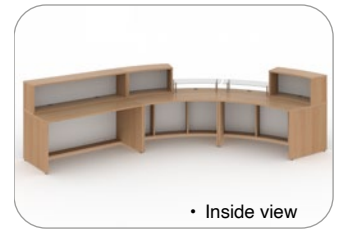

CONTAINS

- 2 x **RU8GS-C** - Curved glass shelf 790mm
- 2 x **RUHC8H** - 45° curved top unit 800mm
- 1 x **RU16H** - Straight top unit 1600mm
- 1 x **RU16D** - Straight base unit 1600mm
- 2 x **RUHC18D** - 45° curved base unit 1800mm