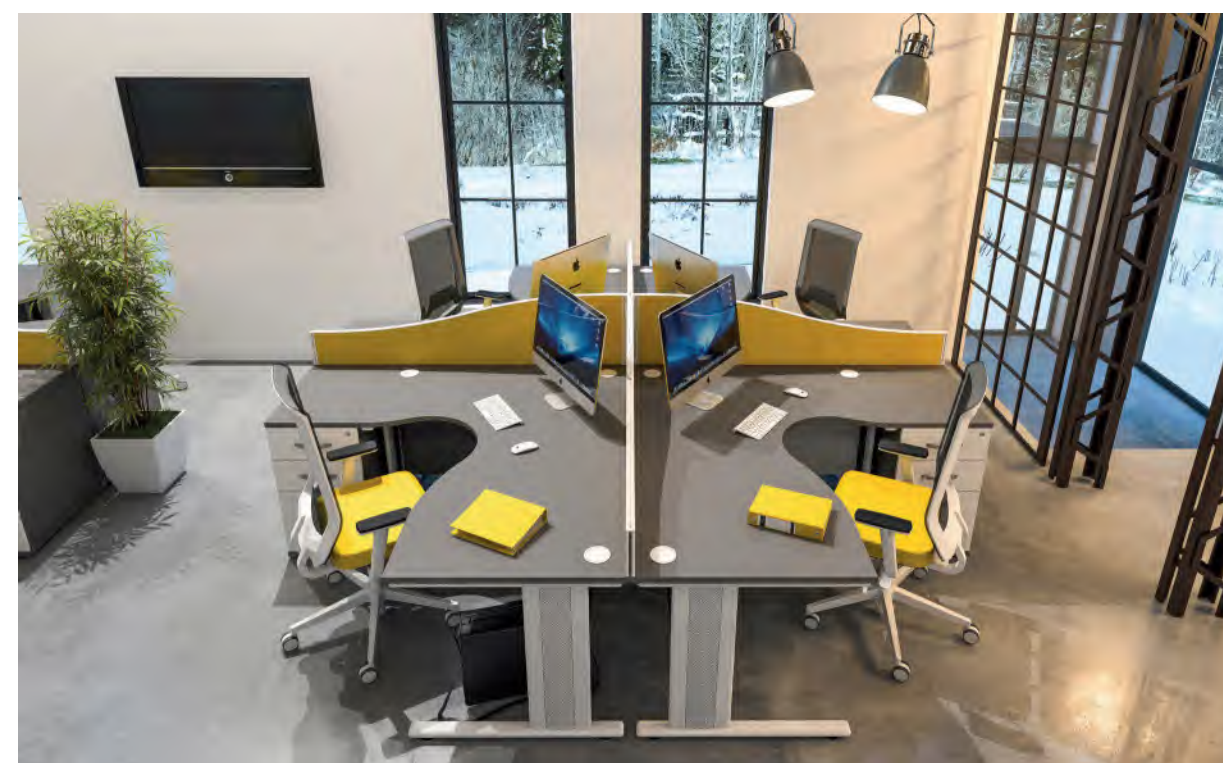

Qudos has a desk shape to fit any situation, from small compact hot desks to large executive workstations.

Conference workstation in White with Black trim

D end Managers desk with desk high storage finished in Mocha with White trim