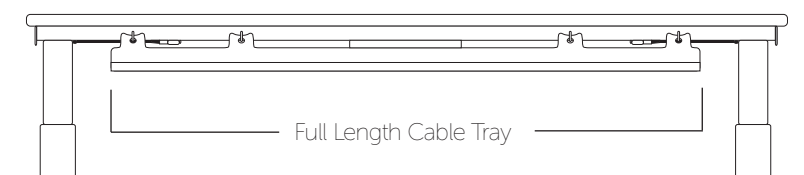

Full Length Cable Tray