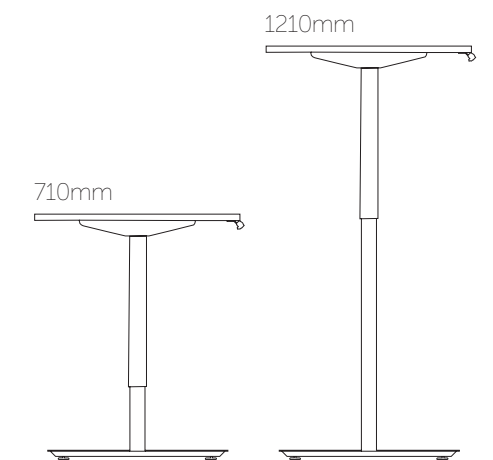

ELECTRIC SIT /STAND

Freedom Lite is a more cost effective option of Sit/Stand electric desking. A choice of desk shapes and sizes are available to suit your requirements

Stone Oak corner workstation with White framework.