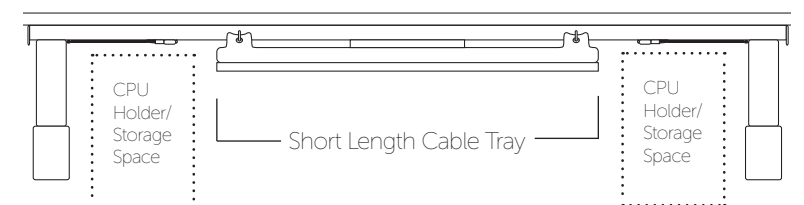

Desk Control™ is a software desk panel for use in all types of office desks. The Desk Control software is installed on your computer (PC or MAC) making the use / adjustment of your desk intuitive in your daily work. The software program contains the typical desk panel features like up-down adjustment, up to 3 memory positions, and height read-out. Additionally, the program reminds you to adjust your desk, counting the time standing as well as the calories burned. The intervals are self-elected making Desk Control a very personal tool. Simply connect the FDCC cable between your control box and your computer and install the free software supplied.

725mm Fixed Height

1100mm Fixed Height

655-795mm Ratchet

655-1005mm Manual Crank

600-1260mm Sit/Stand Electric

With office spaces moving in a more health conscious direction, Freedom provides a quick and simple way to transform your fixed workspace into an active one.

Hinged cable tray in rear position

Hinged cable tray in central position

Full Length Cable Tray

Short Length Cable Tray

Rectangular

Radial

2 Piece Radial

FREEDOM LITE ■