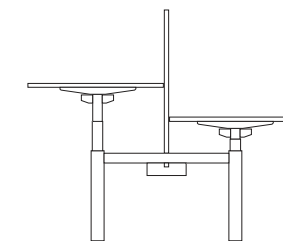

725mm Fixed Height

1100mm Fixed Height

655-795mm Ratchet

655-1005mm Manual Crank

600-1260mm Sit/Stand Electric

With office spaces moving in a more health conscious direction, Freedom provides a quick and simple way to transform your fixed workspace into an active one.

Hinged cable tray in rear position

Hinged cable tray in central position

Full Length Cable Tray

Short Length Cable Tray

Rectangular

Radial

2 Piece Radial

FREEDOM LITE ■