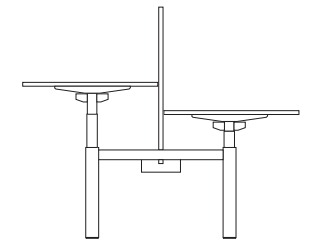

Desk Control™ is a software desk panel for use in all types of office desks. The Desk Control software is installed on your computer (PC or MAC) making the use / adjustment of your desk intuitive in your daily work. The software program contains the typical desk panel features like up-down adjustment, up to 3 memory positions, and height read-out. Additionally, the program reminds you to adjust your desk, counting the time standing as well as the calories burned. The intervals are self-elected making Desk Control a very personal tool. Simply connect the FDCC cable between your control box and your computer and install the free software supplied.

725mm Fixed Height

1100mm Fixed Height

655-795mm Ratchet

655-1005mm Manual Crank

600-1260mm Sit/Stand Electric

With office spaces moving in a more health conscious direction, Freedom provides a quick and simple way to transform your fixed workspace into an active one.