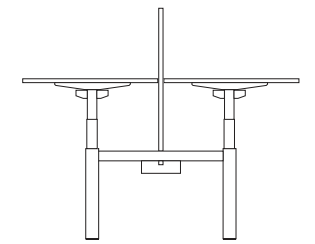

1100mm Fixed Height