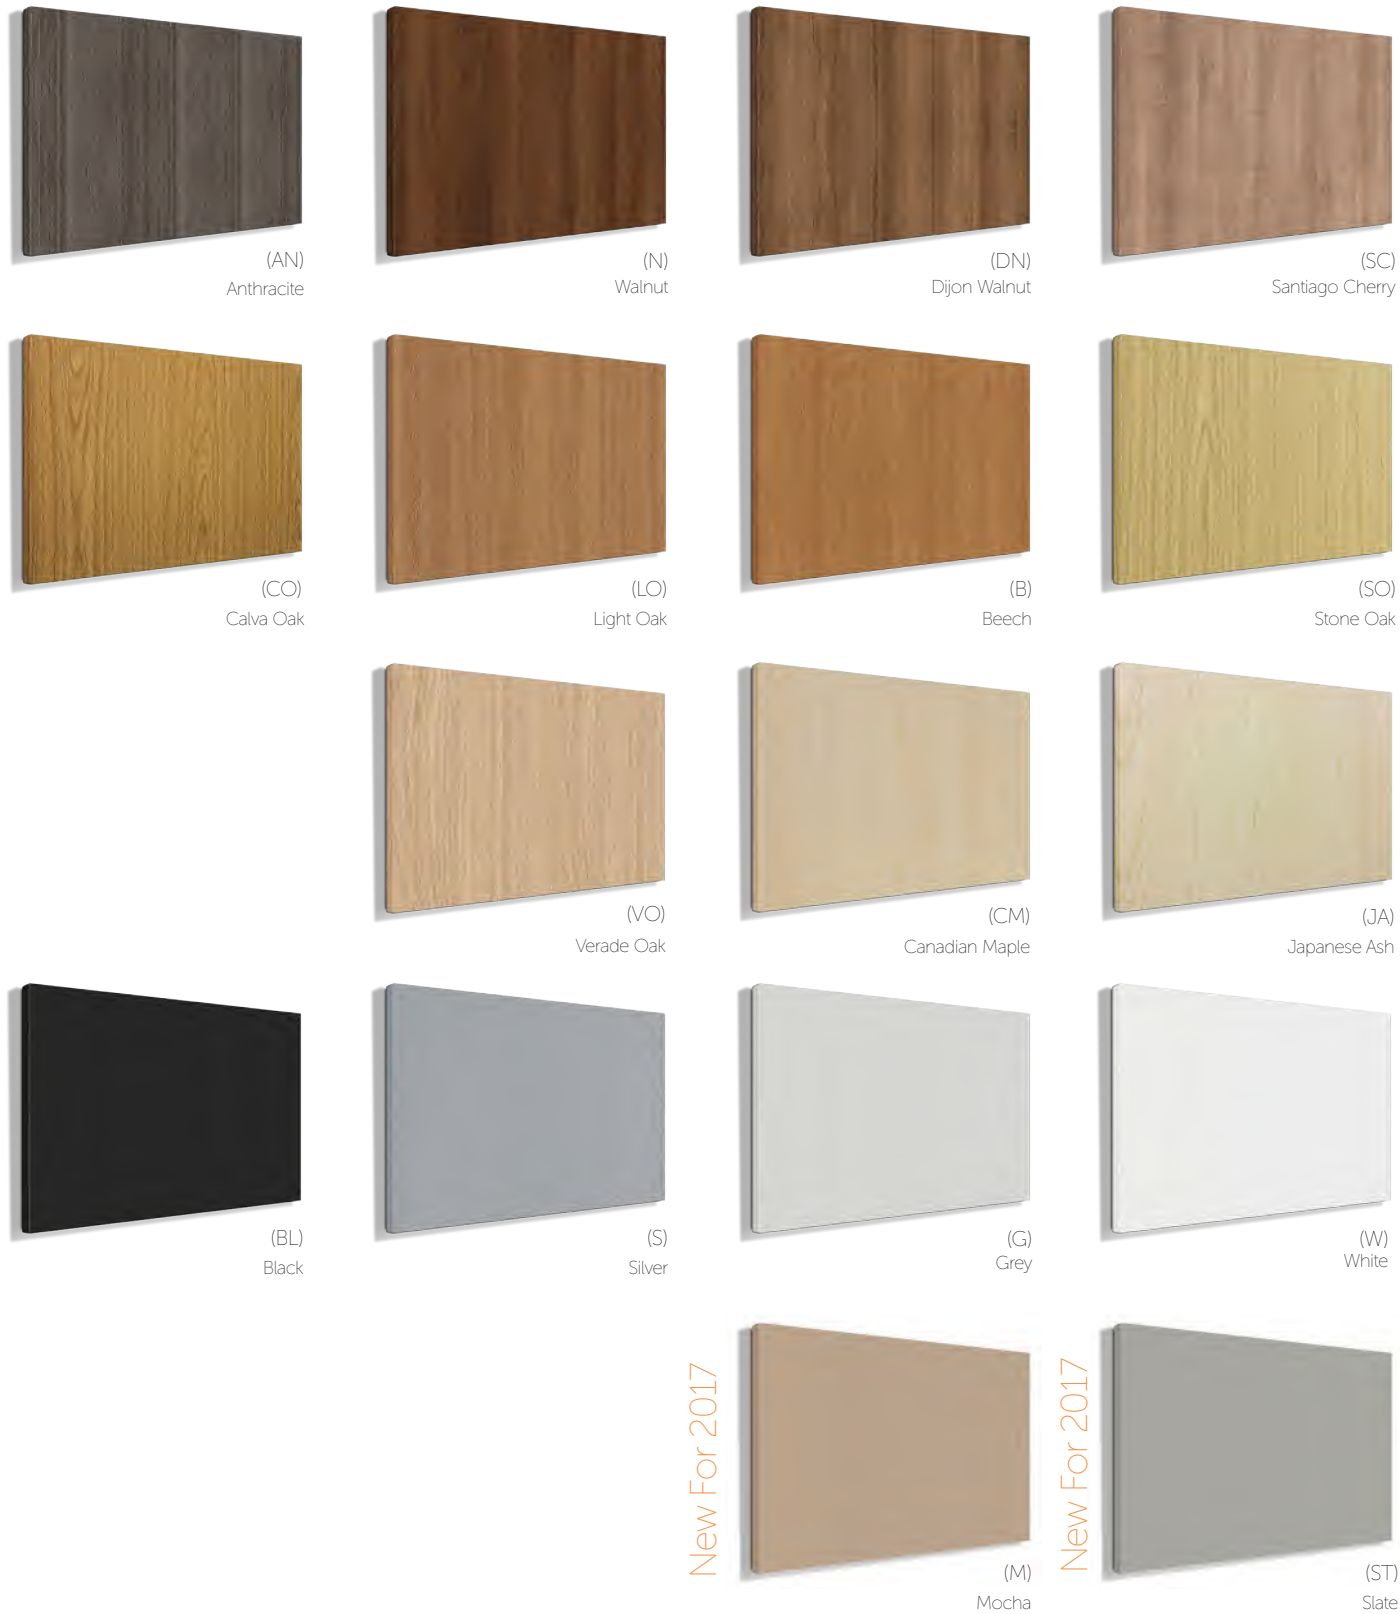

BOARD FINISHES

All products are manufactured using 18 & 25mm thick Melamine Faced Chipboard (MFC) sourced from across the world for optimum quality. An impressive Selection of 17 board finishes and 21 backboard finishes are available.

Colours storage is available with a choice of 17 board finishes for fascias and doors.

All desking, storage & pedestal tops are finished with 2mm PVC heavy duty edging tape.

RECEPTIV MODESTY PANEL FINISHES