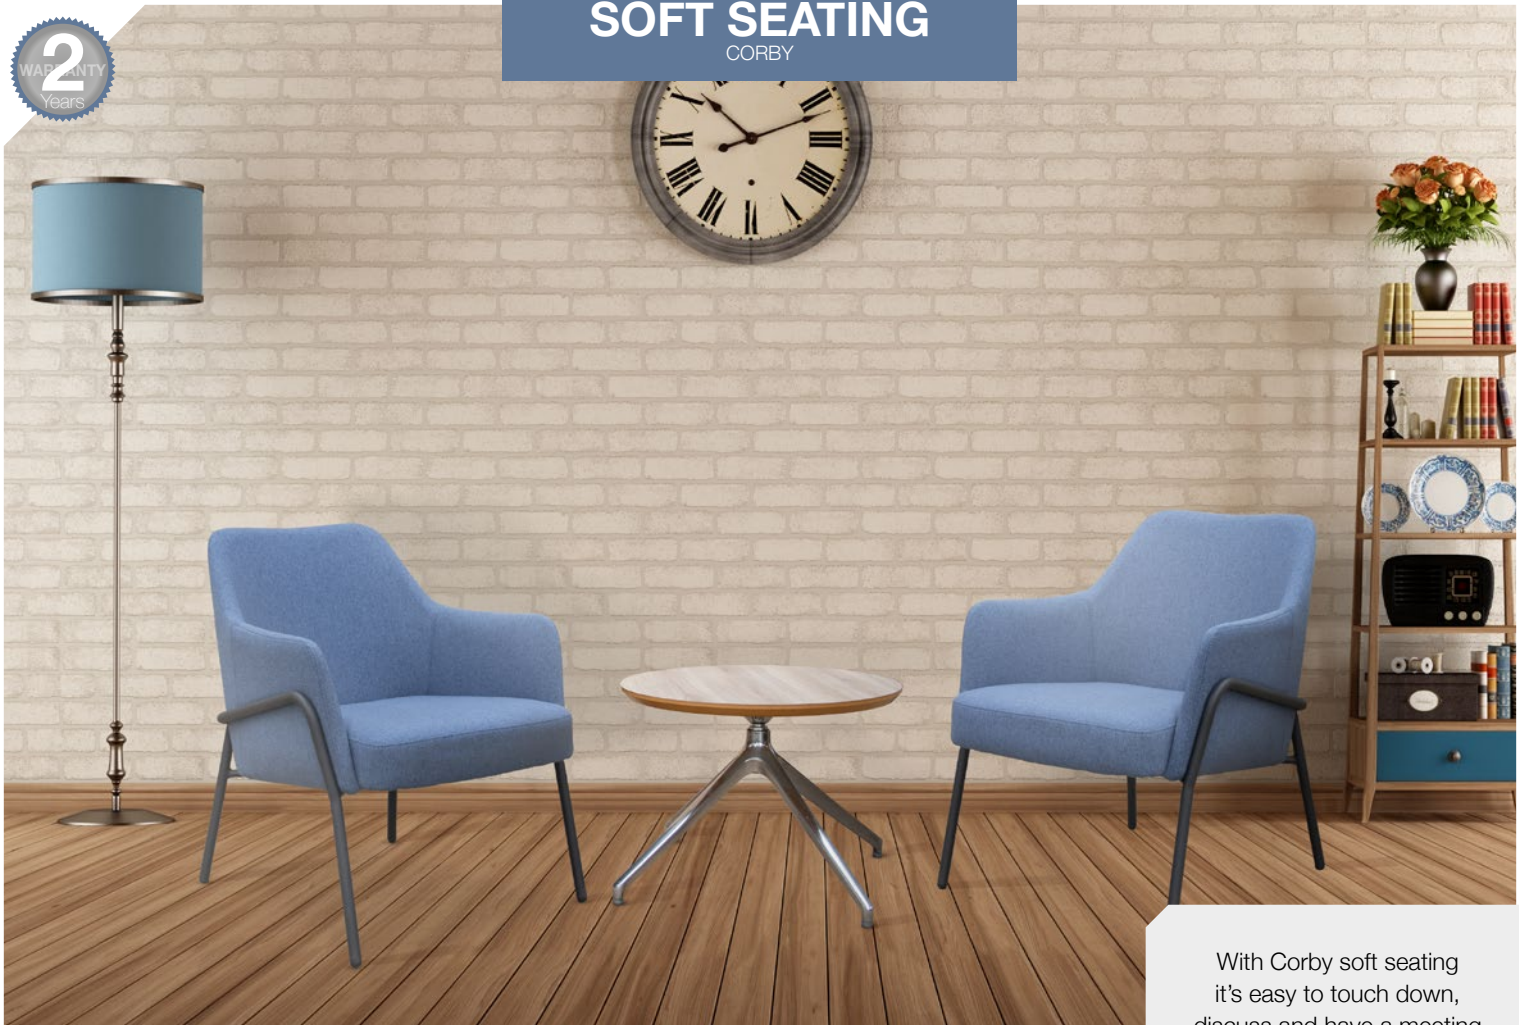

STOCKED

Available from stock

Dark Blue (DB)

Mustard (MU)

2
WARRANTY
Years

SOFT SEATING

CORBY

With Corby soft seating it's easy to touch down, discuss and have a meeting of the minds. Comfortable and lightweight, the fully-upholstered elements in blue and grey variants arrange easily to suit the moment. Corby's relaxed and versatile elements suit a range of needs, from lounge spaces to open offices. Competitively priced, Corby is an easy way to come together.

Clean lines and minimalist design suit any setting

Sturdy but lightweight for easy rearranging

Ideal around a coffee table in a reception or waiting area

Velvet-style fabric finish for style and elegance