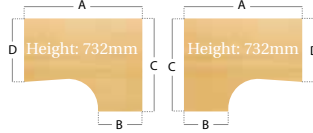

CODE	A	B
EC1180	1180	680
EC1380	1380	680

Eco Panel End Ergonomic Desk

Right hand shown

- Panel end leg design
- Adjustable floor levellers
- Rear modesty panel
- Left and right hand versions available
- 25mm thick top

CODE	DESCRIPTION
EC1380L	Left hand ergonomic
EC1380R	Right hand ergonomic

A: 1380mm B: 600mm
C: 900mm D: 680mm

Eco Mobile/Desk High Pedestals

- HOP2 has 1 file drawer for A4/Foolscap
- HOP3 has 3 shallow drawers
- Supplied flat packed
- Metal handles
- Metal runners
- Adjustable feet levellers