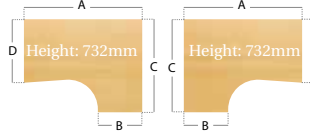

CODE	DESCRIPTION
UB1380L	Left hand ergonomic
UB1380R	Right hand ergonomic

A: 1380mm B: 600mm
C: 900mm D: 680mm