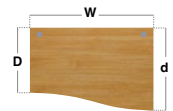

CODE	W	D	H	d	RRP
MP14WRP2	1400	800	725	990	£587
MP16WRP2	1600	800	725	990	£607

- Modern right hand wave desktops for a larger working area with panel end leg
- Two drawer fixed pedestal which accepts A4 and foolscap files

Right Hand Wave Desks with Three Drawer Pedestal