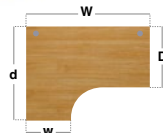

CODE	W	D	H	w	d	RRP
MP16ELP2	1600	800	725	600	1200	£708
MP18ELP2	1800	800	725	600	1200	£779

- Ergonomic left hand desktops with panel end leg and full leg return
- Two drawer pedestal which is fixed to the 800mm deep end

Left Hand Ergonomic Desks with Three Drawer Pedestal