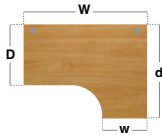

- Ergonomic right hand desktops with panel end legs and two cable access ports
- Ideal to fit into corners or cluster together to maximise office space

Right Hand Ergonomic Desks with Two Drawer Pedestal