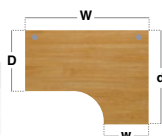

- Ergonomic right hand desktops with panel end leg and full leg return
- Three drawer fixed pedestal with three shallow drawers