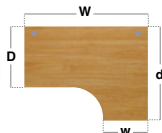

CODE	W	D	H	w	d	RRP
MP16ERP2	1600	800	725	600	1200	£708
MP18ERP2	1800	800	725	600	1200	£779

- Ergonomic right hand desktops with panel end leg and full leg return
- Two drawer fixed pedestal which accepts A4 and foolscap files

Right Hand Ergonomic Desks with Three Drawer Pedestal