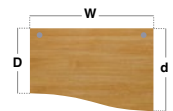

- Modern right hand wave desktops for a larger working area with panel end leg
- Three drawer fixed pedestal with three shallow drawers