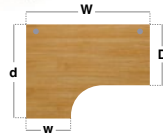

FEATURES

Panel end legs in 25mm melamine complete with adjustable feet

Large panel end legs with ABS edging and a modesty panel as standard

600mm and 800mm deep desktops with a choice of mobile and fixed pedestals

Beech (B)

Grey Oak (GO)

Oak (O)

Walnut (W)

White (WH)

Please add desktop finish when ordering eg. **MP16WL** in Oak = **MP16WLO**

MAESTRO 25

PANEL END LEG ERGONOMIC DESKS

Left Hand Ergonomic Desks

CODE	W	D	H	w	d	RRP
MP14EL	1400	800	725	600	1200	£491
MP16EL	1600	800	725	600	1200	£530
MP18EL	1800	800	725	600	1200	£602

- Ergonomic left hand desktops with panel end legs and two cable access ports
- Ideal to fit into corners or cluster together to maximise office space