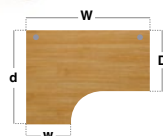

- Ergonomic left hand desktops with panel end leg and full leg return
- Three drawer pedestal which is fixed to the 800mm deep end