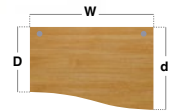

- Modern right hand wave desktops for a larger working area with panel end leg
- Use individually or side-by-side with the left hand desk for a full wave effect

Right Hand Wave Desks with Two Drawer Pedestal