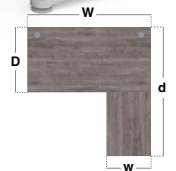

- Rectangular desks 800mm deep complete with 800mm return desk
- Return can be fitted to either side of desk to extend the working area