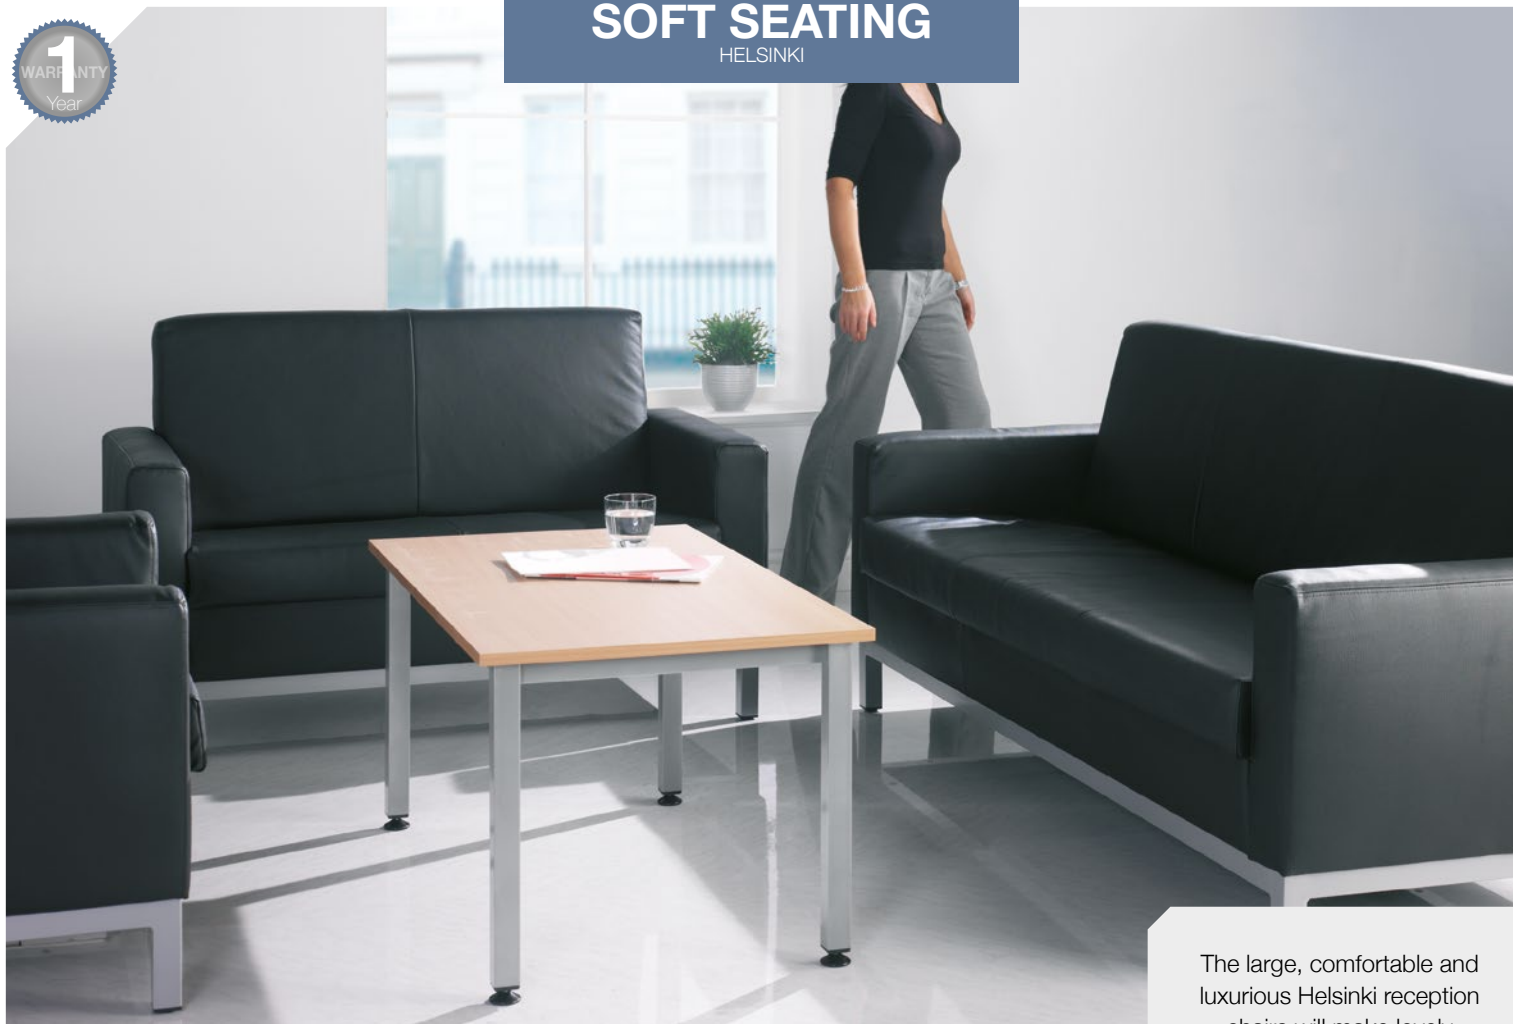

1
WARRANTY
Year

SOFT SEATING

HELSINKI

The large, comfortable and luxurious Helsinki reception chairs will make lovely additions to any office or reception area. Available in black leather, the deep padded seats and backs offer unmatched comfort and support for both employees and visitors sitting for extended periods of time, whilst at the same time adding a look of modern sophistication.

Black leather faced reception seating ideal for any modern interior

Square reception sofas available in 1, 2 and 3 seater combinations

Silver steel base and legs for strength and stability

Features deep cushioned seats and backs with a square block design, creating a stylish effect