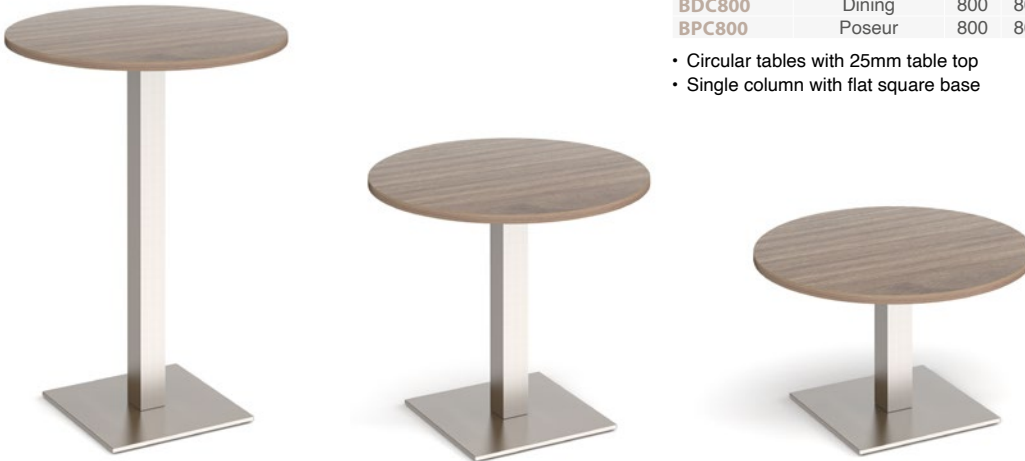

BRESCIA

COFFEE, DINING & POSEUR TABLES

Circular Tables with Flat Square Base

CODE	DESCRIPTION	W	D	H	STOCKED	MTO
BCC800	Coffee	800	800	490	£340	£636
BDC800	Dining	800	800	725	£340	£742
BPC800	Poseur	800	800	1110	£408	£848

- Circular tables with 25mm table top
- Single column with flat square base