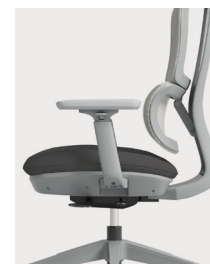

Performance
Posture
Professional

THE YOGA BRIDGE POSE

LATERAL MOVEMENT

ADJUSTABLE LUMBAR

SEAT TILT

3D ARMS

SHELBY

Without headrest

SHL300K2

-G

Grey frame
& mesh

-K

Black frame
& mesh

With headrest

SHL301K2

Inspired by the bridge pose of yoga, the Shelby Bifma certified ergonomic chair ingeniously embraces a 3D dynamic dual-back to relieve the pressure felt by your lumbar region. Available in black or grey and with an optional headrest, Shelby makes activity a part of your working routine.

Synchro seat & back tilt

Seat and back move in a synchronised motion. Lockable in multiple positions.

Performance
Posture
Professional

SPINE FRIENDLY DESIGN

HEADREST

3D ARMS

SEAT TILT

ADJUSTABLE LUMBAR

ELISE

Black mesh & black frame
ELS300K2-K

Remarkable for style, comfort, and support, the Elise performance task chair has a breathable, supple all-mesh seat and back to promotes a more comfortable and productive work day, with a built-in lumbar mechanism that offers enhanced comfort and an integrated headrest for constant support.