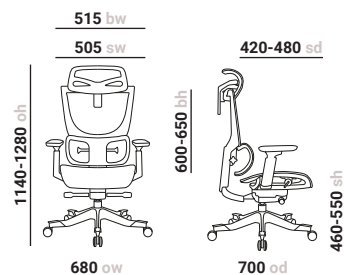

Gas lift adjustment

Raises and lowers the height of the seat to fit the user.

Seat depth adjustment

Seat slides forwards and backwards to match the users size.

Adjustable lumbar support

Dynamic lumbar adjustment to support the back in all seating positions.

Synchro seat & back tilt

Seat and back move in a synchronised motion. Lockable in multiple positions.

Performance
Posture
Professional

SPINE FRIENDLY DESIGN

HEADREST

3D ARMS

SEAT TILT

ADJUSTABLE LUMBAR

ELISE

Black mesh & black frame
ELS300K2-K

Remarkable for style, comfort, and support, the Elise performance task chair has a breathable, supple all-mesh seat and back to promotes a more comfortable and productive work day, with a built-in lumbar mechanism that offers enhanced comfort and an integrated headrest for constant support.

Gas lift adjustment
Raises and lowers the height of the seat to fit the user.

Adjustable lumbar support
Dynamic lumbar adjustment to support the back in all seating positions.

Synchro seat & back tilt
Seat and back move in a synchronised motion. Lockable in multiple positions.