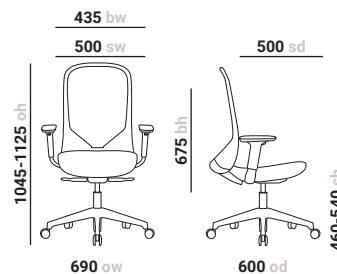

Back height adjustment
Allows the seat back to be highered and lowered to suit.

Seat depth adjustment
Seat slides forwards and backwards to match the users size.

Weight tension control
Adjustable to the users weight for controlled smooth reclining action.

Performance
Posture
Professional

INSPIRED BY FLYING BIRD WINGS

3D ARMS

DYNAMIC MECHANISM

LATERAL MOVEMENT

V-SHAPED BACK

SWAY

Black mesh & grey frame

SWY300K2-G

The Sway operator chair provides harmony between form and function. Sway is all about encouraging movement, with a unique dynamic mechanism that allows for side-to-side movement, which helps users with twisting into unnatural positions to grab something just out of reach.

Gas lift adjustment
Raises and lowers the height of the seat to fit the user.

Synchro seat & back tilt
Seat and back move in a synchronised motion. Lockable in multiple positions.

dams 

Charley Wood Road
Knowsley Industrial Park
Knowsley
Merseyside
L33 7SG