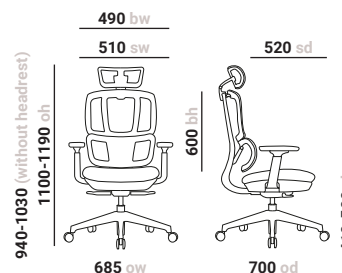

Performance
Posture
Professional

THE YOGA BRIDGE POSE

LATERAL MOVEMENT

ADJUSTABLE LUMBAR

SEAT TILT

3D ARMS

SHELBY

Without headrest

SHL300K2

-G

Grey frame
& mesh

-K

Black frame
& mesh

With headrest

SHL301K2

Inspired by the bridge pose of yoga, the Shelby Bifma certified ergonomic chair ingeniously embraces a 3D dynamic dual-back to relieve the pressure felt by your lumbar region. Available in black or grey and with an optional headrest, Shelby makes activity a part of your working routine.

Gas lift adjustment

Raises and lowers the height of the seat to fit the user.

Seat depth adjustment

Seat slides forwards and backwards to match the users size.

Adjustable lumbar support

Dynamic lumbar adjustment to support the back in all seating positions.

Synchro seat & back tilt

Seat and back move in a synchronised motion. Lockable in multiple positions.

Performance
Posture
Professional

SPINE FRIENDLY DESIGN

HEADREST

3D ARMS

SEAT TILT

ADJUSTABLE LUMBAR