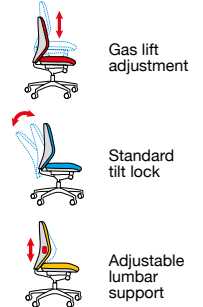

Code
ISL300T1-K

Arm type
Adjustable arms

RRP
£500