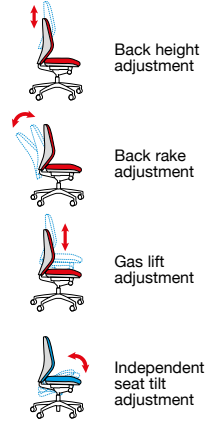

3
WARRANTY
Years

130
KG

Senza

Comfort, reliability and affordability are the key attributes of the Senza operators chair with its curvaceous profile and vast array of options. Equipped with ergonomic features, a high mesh back and padded fabric seat. This operators chair easily provides the comfort needed for a long day at work. EN 1335-1:2000 / EN 1335-2:2009

Overall width **680**
Overall depth **650**
Overall height **950-1080**
Seat width **520**
Seat depth **500**
Seat height **470-600**
Back width **480**
Back height **590**
Arm height from floor **620-750 (SM43), 600-800 (SM44), 470-800 (SM46)**

Code	Arm type	RRP
SM40-000	No arms	£315
SM43-000	Fixed arms	£347
SM44-000	Adjustable arms	£382
SM46-000	Folding arms	£408

2
WARRANTY
Years

130
KG

Jota

The Jota Mesh chair has a sleek design, multiple features and allows the user to enjoy the modern design without compromising on good ergonomic support. The Jota Mesh has a breathable, curved mesh back for increased ventilation, complemented by an upholstered seat for added comfort. EN 1335-1:2000 / EN 1335-2:2009

Overall width **670**
Overall depth **600**
Overall height **970-1090**
Seat width **470**
Seat depth **450**
Seat height **440-560**
Back width **430**
Back height **530**
Arm height from floor **600-730 (VMH11), 580-780 (VMH12)**

Code	Arm type	RRP
VMH10-000	No arms	£250
VMH11-000	Fixed arms	£270
VMH12-000	Adjustable arms	£295