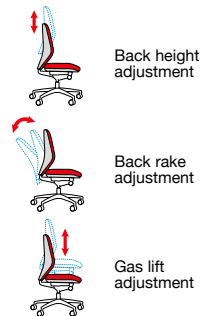

3
WARRANTY
Years

130
KG

Senza

Comfort, reliability and affordability are the key attributes of the Senza operators chair with its curvaceous profile and vast array of options. Equipped with ergonomic features, a high mesh back and padded fabric seat. This operators chair easily provides the comfort needed for a long day at work. EN 1335-1:2000 / EN 1335-2:2009

Overall width **680**
Overall depth **650**
Overall height **950-1080**
Seat width **520**
Seat depth **500**
Seat height **470-600**
Back width **480**
Back height **590**
Arm height from floor **620-750 (SM43), 600-800 (SM44), 470-800 (SM46)**

Code	Arm type	RRP
SM40-000	No arms	£315
SM43-000	Fixed arms	£347
SM44-000	Adjustable arms	£382
SM46-000	Folding arms	£408

2
WARRANTY
Years

130
KG

Jota

The Jota Mesh chair has a sleek design, multiple features and allows the user to enjoy the modern design without compromising on good ergonomic support. The Jota Mesh has a breathable, curved mesh back for increased ventilation, complemented by an upholstered seat for added comfort. EN 1335-1:2000 / EN 1335-2:2009

Overall width **670**
Overall depth **600**
Overall height **970-1090**
Seat width **470**
Seat depth **450**
Seat height **440-560**
Back width **430**
Back height **530**
Arm height from floor **600-730 (VMH11), 580-780 (VMH12)**

Code	Arm type	RRP
VMH10-000	No arms	£250
VMH11-000	Fixed arms	£270
VMH12-000	Adjustable arms	£295