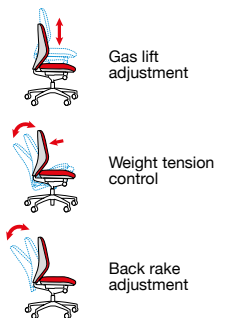

2
WARRANTY
Years

170
KG

Isla

If you're looking for a heavy duty mesh office chair then look no further than the Isla bariatric chair. Isla adjusts easily to provide supportive seating for people small and large, designed to sit users of up to 27 stone for 24 hours a day while also providing adjustability unlike many other heavy duty chairs.

Overall Width **740**
Overall Depth **665**
Overall Height **1010-1100**
Seat width **585**
Seat depth **520**
Seat height **470-560**
Back width **480**
Back height **605**
Arm height from floor **640-780**

Code
ISL300T1-K

Arm type
Adjustable arms

RRP
£500

1
WARRANTY
Year

130
KG

Curva

The Curva high back executive mesh chair has been designed with a sculptured moulded foam seat and breathable mesh back. Aesthetics, form and function are merged seamlessly in the Curva ergonomic executive chair which is ideal for users who sit at a desk for most of the day.

Overall width **630**
Overall depth **690**
Overall height **1100-1175**
Seat width **480**
Seat depth **410**
Seat height **460-535**
Back width **500**
Back height **660**
Arm height from floor **640-715**

Code
CUR300T1

Arm type
Pivot arms

RRP
£420