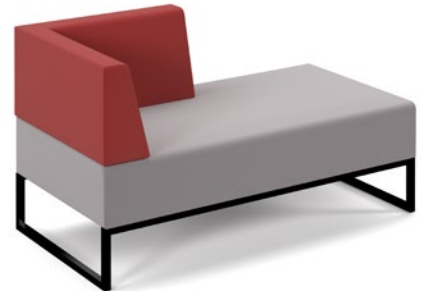

Fabric bands					
CODE	A	B	C	D	E
DOUBLE BENCH WITH RIGHT HAND ARM AND BACK					
NERA-D-BRA	£950	£1020	£1110	£1180	£1280