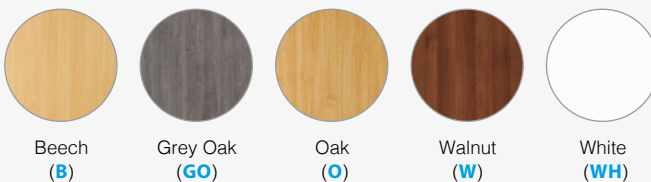

Desktops with cable access ports to feed cables through

FRAMES

WOOD FINISHES

MAESTRO 25

CANTILEVER LEG 600MM DESKS

Straight Desks

CODE	W	D	H	RRP
MC608	800	600	725	£294
MC610	1000	600	725	£304
MC612	1200	600	725	£311
MC614	1400	600	725	£323
MC616	1600	600	725	£340