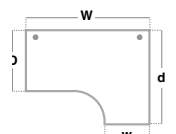

CODE	W	D	H	w	d	RRP
MC16ERP3	1600	800	725	600	1200	£708
MC18ERP3	1800	800	725	600	1200	£779

- Ergonomic right hand desktops with cantilever frame and full leg return
- Three drawer fixed pedestal with three shallow drawers

Black (K)

Silver (S)

White (WH)