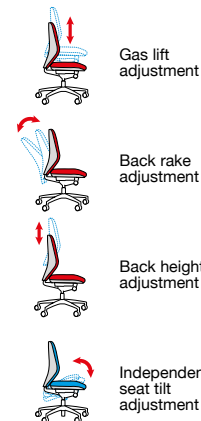

2
Years

115
KG

Vantage 200

The Vantage is a highly versatile office chair suitable for a wide array of different tasks and applications. Designed for users who demand comfort and the ability to tailor functions to fit any environment, this chair is the right choice for workstations, collaborative spaces, and everything in between.

EN 1335-1:2000 / EN 1335-2:2009

Overall width 480
Overall depth 605
Overall height 895-1005
Seat width 480
Seat depth 445
Seat height 460-570
Back width 450
Back height 530
Arm height from floor 620-730 (V201), 600-790 (V202)

Code	Arm type	RRP
V200-00	No arms	£220
V201-00	Fixed arms	£255
V202-00	Adjustable arms	£278

2
Years

115
KG

Vantage 100

The Vantage 100 fabric chairs are comfortable and affordable, no-nonsense, task chairs which are available from stock in multiple fabric finishes. The contoured seat, back height and back rake adjustment and adjustable seat height increase sitting ease for long periods of time.

EN 1335-1:2000 / EN 1335-2:2009

Overall width 480
Overall depth 605
Overall height 895-1005
Seat width 480
Seat depth 445
Seat height 460-570
Back width 450
Back height 530
Arm height from floor 620-730 (V101), 600-790 (V102)

Code	Arm type	RRP
V100-00	No arms	£185
V101-00	Fixed arms	£228
V102-00	Adjustable arms	£256