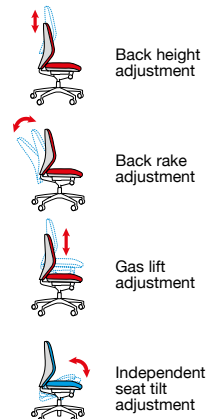

Overall width **680**
Overall depth **650**
Overall height **970-1100**
Seat width **520**
Seat depth **500**
Seat height **470-600**
Back width **480**
Back height **510**
Arm height from floor **620-750 (JH43), 600-800 (JH44), 470-800 (JH46)**

Code	Arm type	RRP
JH40-000	No arms	£270
JH43-000	Fixed arms	£290
JH44-000	Adjustable arms	£329
JH46-000	Folding arms	£347