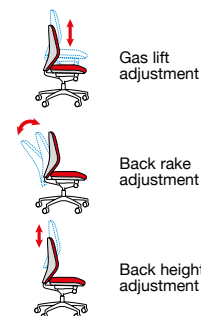

2
Years

115
KG

Vantage 200

The Vantage is a highly versatile office chair suitable for a wide array of different tasks and applications. Designed for users who demand comfort and the ability to tailor functions to fit any environment, this chair is the right choice for workstations, collaborative spaces, and everything in between.

EN 1335-1:2000 / EN 1335-2:2009

Overall width 480
Overall depth 605
Overall height 895-1005
Seat width 480
Seat depth 445
Seat height 460-570
Back width 450
Back height 530
Arm height from floor 620-730 (V201), 600-790 (V202)

Code	Arm type	RRP
V200-00	No arms	£220
V201-00	Fixed arms	£255
V202-00	Adjustable arms	£278

2
Years

115
KG

Vantage 100

The Vantage 100 fabric chairs are comfortable and affordable, no-nonsense, task chairs which are available from stock in multiple fabric finishes. The contoured seat, back height and back rake adjustment and adjustable seat height increase sitting ease for long periods of time.

EN 1335-1:2000 / EN 1335-2:2009

Overall width 480
Overall depth 605
Overall height 895-1005
Seat width 480
Seat depth 445
Seat height 460-570
Back width 450
Back height 530
Arm height from floor 620-730 (V101), 600-790 (V102)

Code	Arm type	RRP
V100-00	No arms	£185
V101-00	Fixed arms	£228
V102-00	Adjustable arms	£256