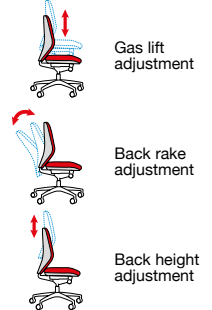

1
Year

115
KG

Bilbao Lumbar

The Bilbao operators chair offers more choices than typical operator chairs with a sculptured foam seat, lumbar foam back support and multiple arm options to suit the preferences of office individuals, so you will struggle to find a more comfortable office chair, whilst maintaining a uniform look throughout the office.

Overall width **480**
Overall depth **605**
Overall height **975-1085**
Seat width **480**
Seat depth **445**
Seat height **425-535**
Back width **450**
Back height **550**
Arm height from floor **585-695** (BIL308B1-L), **565-755** (BIL309B1-L)

Code	Arm type	RRP
BILB1-L	No arms	£180
BIL308B1-L	Fixed arms	£225
BIL309B1-L	Adjustable arms	£250

1
Year

115
KG

Bilbao

Bilbao is an entry level operators chair with a free floating back, designed for a custom supportive fit that will suit any preference or body type. The gas lift, back height and tilt mechanism are all easily adjusted for enhanced comfort to help the user stay relaxed and maximise productivity throughout the working day.

Overall width **480**
Overall depth **605**
Overall height **975-1085**
Seat width **480**
Seat depth **445**
Seat height **425-535**
Back width **450**
Back height **550**
Arm height from floor **585-695** (BIL308B1), **656-755** (BIL309B1)

Code	Arm type	RRP
BILB1	No arms	£175
BIL308B1	Fixed arms	£220
BIL309B1	Adjustable arms	£245