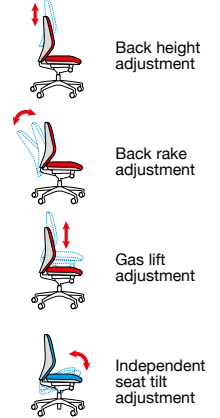

Overall width **680**
Overall depth **650**
Overall height **950-1080**
Seat width **520**
Seat depth **500**
Seat height **470-600**
Back width **480**
Back height **590**
Arm height from floor **620-750 (SH43), 600-800 (SH44), 470-800 (SH46)**

Code	Arm type	RRP
SH40-000	No arms	£270
SH43-000	Fixed arms	£290
SH44-000	Adjustable arms	£355
SH46-000	Folding arms	£367