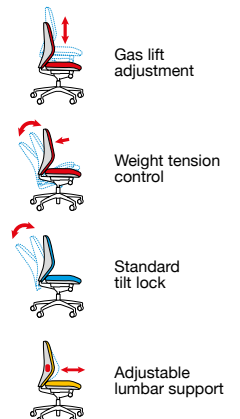

1
Year

115
KG

Tuscan

The Tuscan high back operators chair collection has a uniquely shaped back and headrest which ensures the chair adapts to the users back and provides just the right amount of comfort and support. Tuscan has ample cushioning whilst retaining a modern pillow design with sleek contours.

Overall width **690**
Overall depth **600**
Overall height **1150-1250**
Seat width **500**
Seat depth **530**
Seat height **470-570**
Back width **470**
Back height **730**
Arm height from floor **470-660**

Code
TUS300T1

Arm type
Pivot arms

RRP
£380

1
Year

115
KG

Lucca

Lucca is ideal for manager's offices and front of house areas where style and function are a top priority. The adjustable lumbar, high back, moulded seat and back ensure comfort whilst the gun metal nylon base and arms present a modern design that adds a rich pop of colour to your work space.

Overall width **625**
Overall depth **740**
Overall height **1100-1190**
Seat width **510**
Seat depth **485**
Seat height **465-565**
Back width **510**
Back height **690**
Arm height from floor **710-800**

Code
LUC300T1

Arm type
Fixed arms

RRP
£350