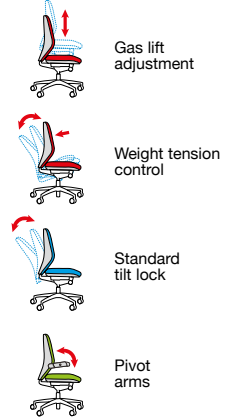

1
Year

115
KG

Tuscan

The Tuscan high back operators chair collection has a uniquely shaped back and headrest which ensures the chair adapts to the users back and provides just the right amount of comfort and support. Tuscan has ample cushioning whilst retaining a modern pillow design with sleek contours.

Overall width **690**
Overall depth **600**
Overall height **1150-1250**
Seat width **500**
Seat depth **530**
Seat height **470-570**
Back width **470**
Back height **730**
Arm height from floor **470-660**

Code
TUS300T1

Arm type
Pivot arms

RRP
£380

1
Year

115
KG

Lucca

Lucca is ideal for manager's offices and front of house areas where style and function are a top priority. The adjustable lumbar, high back, moulded seat and back ensure comfort whilst the gun metal nylon base and arms present a modern design that adds a rich pop of colour to your work space.

Overall width **625**
Overall depth **740**
Overall height **1100-1190**
Seat width **510**
Seat depth **485**
Seat height **465-565**
Back width **510**
Back height **690**
Arm height from floor **710-800**

Code
LUC300T1

Arm type
Fixed arms

RRP
£350