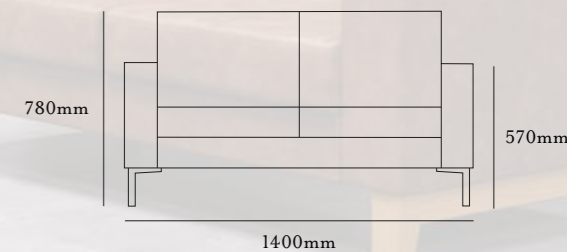

theo one NA
single seat with no armrests and chrome feet

theo one RA or theo one LA
single seat with right or left armrest and chrome feet (arm position described from sitting position)

theo corner
corner unit with chrome feet