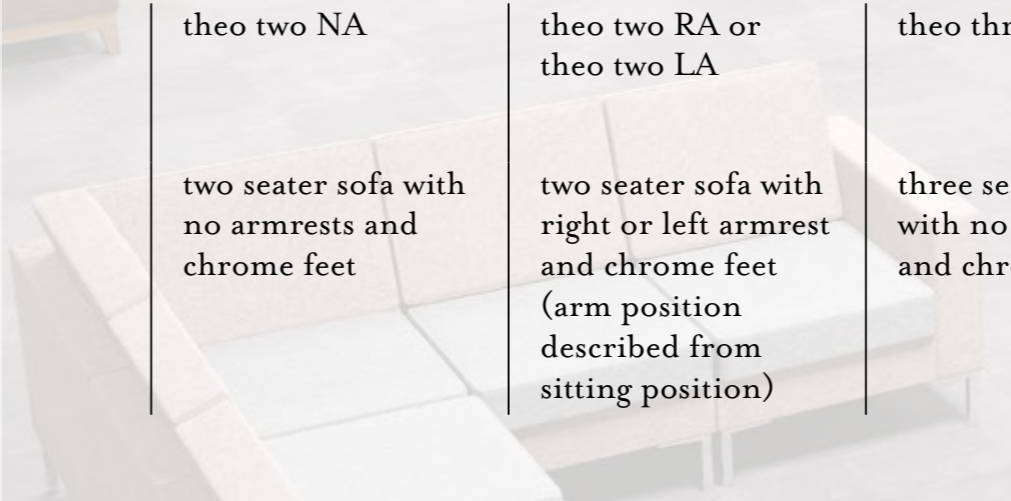

Theo

pulse[®]
DESIGN

theo one
armchair with
chrome feet

theo two
two seater sofa
with chrome feet

theo three
three seater sofa
with chrome feet

- options
- wooden legs
 - two tone upholstery
 - buttoned backrest
 - buttoned seat

theo one NA
single seat with no armrests and chrome feet

theo one RA or theo one LA
single seat with right or left armrest and chrome feet (arm position described from sitting position)

theo corner
corner unit with chrome feet

options
wooden legs
two tone upholstery
buttoned backrest
buttoned seat

theo two NA
two seater sofa with no armrests and chrome feet

theo two RA or theo two LA
two seater sofa with right or left armrest and chrome feet (arm position described from sitting position)

theo three NA
three seater sofa with no armrests and chrome feet

theo three RA or theo three LA
three seater sofa with right or left armrest and chrome feet (arm position described from sitting position)