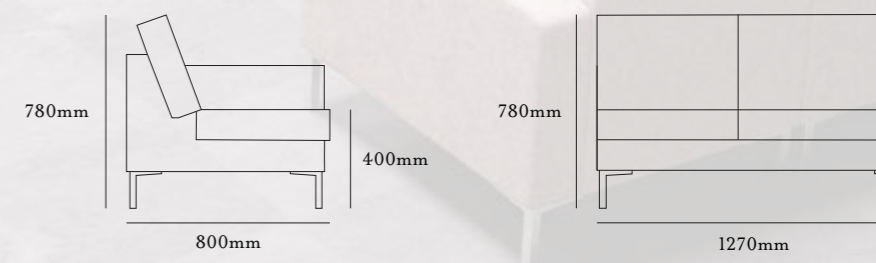

options
wooden legs
two tone upholstery
buttoned backrest
buttoned seat