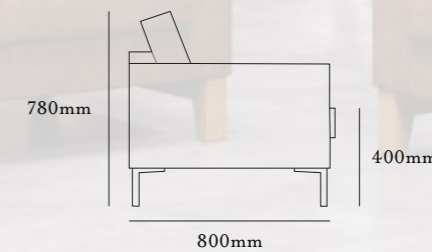

theo one NA
single seat with no armrests and chrome feet

theo one RA or theo one LA
single seat with right or left armrest and chrome feet (arm position described from sitting position)

theo corner
corner unit with chrome feet