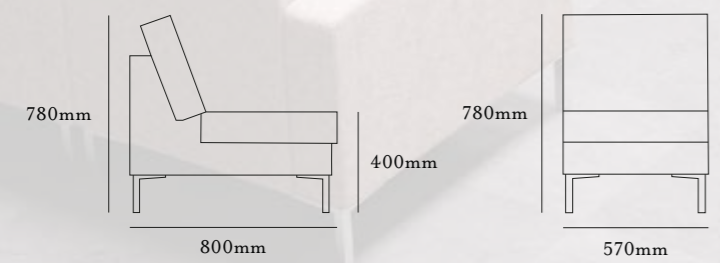

theo one NA
single seat with no armrests and chrome feet

theo one RA or theo one LA
single seat with right or left armrest and chrome feet (arm position described from sitting position)

theo corner
corner unit with chrome feet