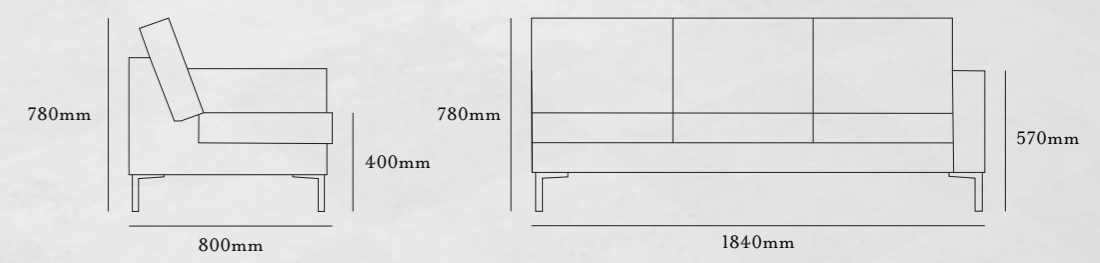

options
wooden legs
two tone upholstery
buttoned backrest
buttoned seat