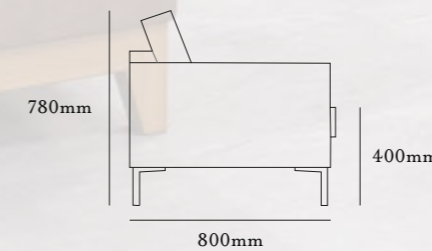

theo one NA
single seat with no armrests and chrome feet

theo one RA or theo one LA
single seat with right or left armrest and chrome feet (arm position described from sitting position)

theo corner
corner unit with chrome feet