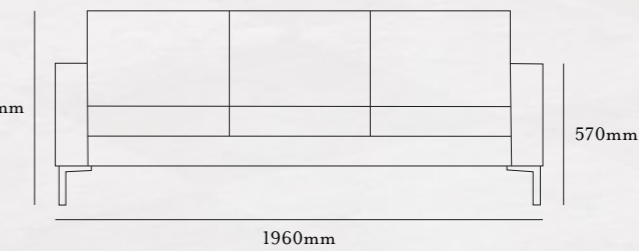

theo one NA
single seat with no armrests and chrome feet

theo one RA or theo one LA
single seat with right or left armrest and chrome feet (arm position described from sitting position)

theo corner
corner unit with chrome feet