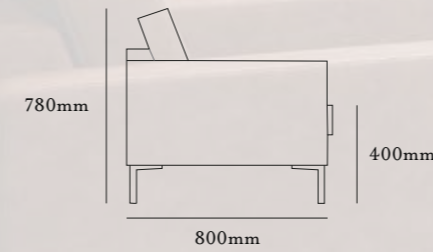

theo one NA
single seat with no armrests and chrome feet

theo one RA or theo one LA
single seat with right or left armrest and chrome feet (arm position described from sitting position)

theo corner
corner unit with chrome feet