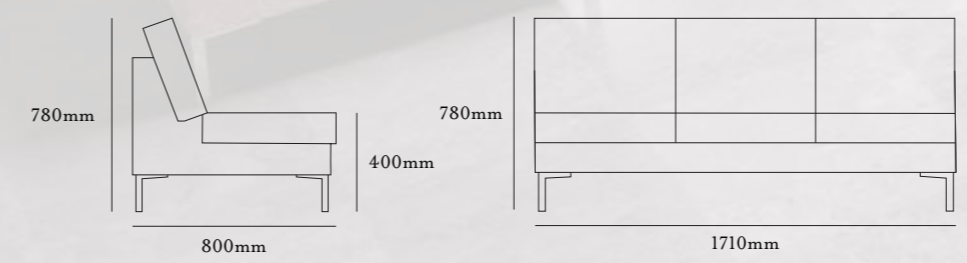

theo one NA
single seat with no armrests and chrome feet

theo one RA or theo one LA
single seat with right or left armrest and chrome feet (arm position described from sitting position)

theo corner
corner unit with chrome feet

options
wooden legs
two tone upholstery
buttoned backrest
buttoned seat

theo two NA
two seater sofa with no armrests and chrome feet

theo two RA or theo two LA
two seater sofa with right or left armrest and chrome feet (arm position described from sitting position)

theo three NA
three seater sofa with no armrests and chrome feet

theo three RA or theo three LA
three seater sofa with right or left armrest and chrome feet (arm position described from sitting position)

options
wooden legs
two tone upholstery
buttoned backrest
buttoned seat