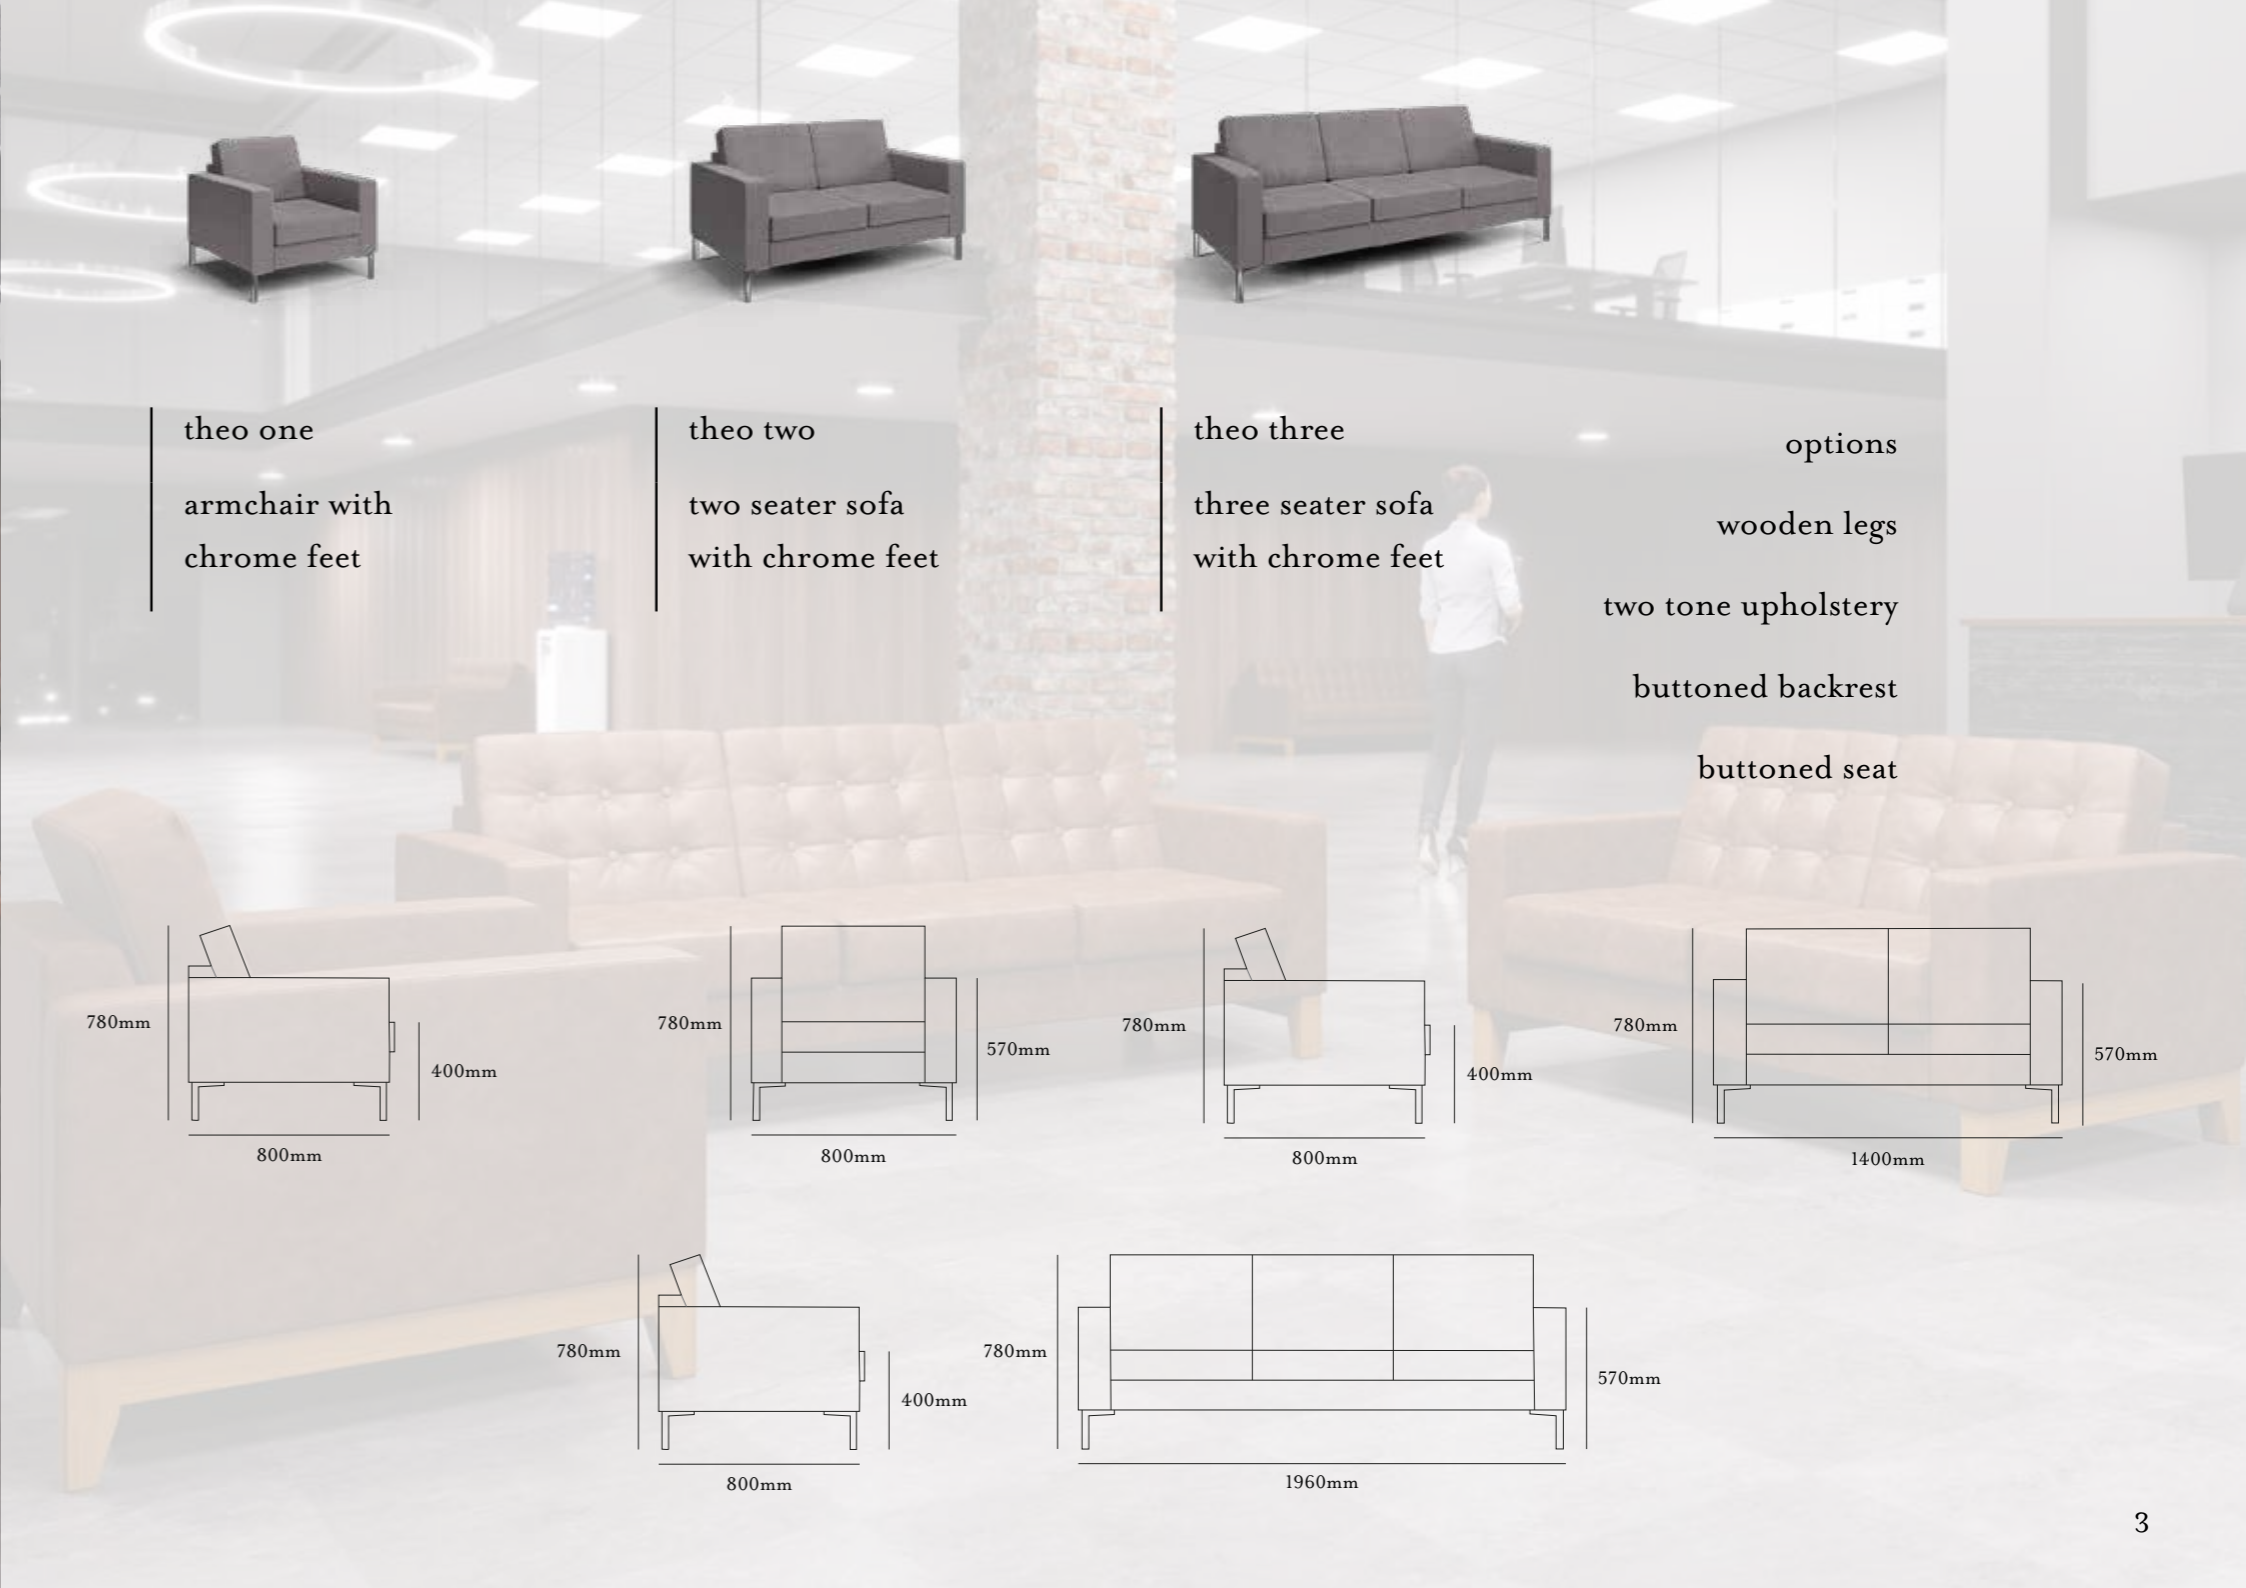

Theo

pulse[®]
DESIGN

theo one
armchair with
chrome feet

theo two
two seater sofa
with chrome feet

theo three
three seater sofa
with chrome feet

- options
- wooden legs
 - two tone upholstery
 - buttoned backrest
 - buttoned seat

theo one NA
single seat with no armrests and chrome feet

theo one RA or theo one LA
single seat with right or left armrest and chrome feet (arm position described from sitting position)

theo corner
corner unit with chrome feet

options
wooden legs
two tone upholstery
buttoned backrest
buttoned seat

theo two NA
two seater sofa with no armrests and chrome feet

theo two RA or theo two LA
two seater sofa with right or left armrest and chrome feet (arm position described from sitting position)

options
wooden legs
two tone upholstery
buttoned backrest
buttoned seat

Parkside Mill, Walter Street, Blackburn, Lancashire BB1 1TL

 @pulseseating

 /pulseseating

 @pulsedesignrange

 /pulse-design

t 01254 673400