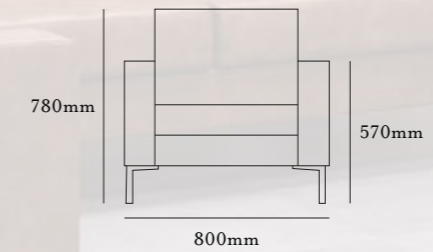

theo one NA
single seat with no armrests and chrome feet

theo one RA or theo one LA
single seat with right or left armrest and chrome feet (arm position described from sitting position)

theo corner
corner unit with chrome feet