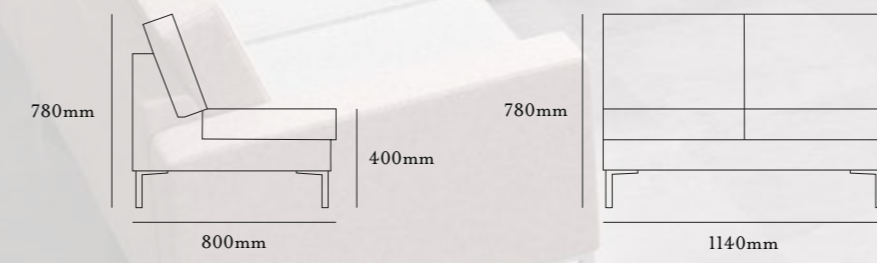

theo one NA
single seat with no armrests and chrome feet

theo one RA or theo one LA
single seat with right or left armrest and chrome feet (arm position described from sitting position)

theo corner
corner unit with chrome feet

options
wooden legs
two tone upholstery
buttoned backrest
buttoned seat

theo two NA
two seater sofa with no armrests and chrome feet

theo two RA or theo two LA
two seater sofa with right or left armrest and chrome feet (arm position described from sitting position)

theo three NA
three seater sofa with no armrests and chrome feet

theo three RA or theo three LA
three seater sofa with right or left armrest and chrome feet (arm position described from sitting position)

options
wooden legs
two tone upholstery
buttoned backrest
buttoned seat