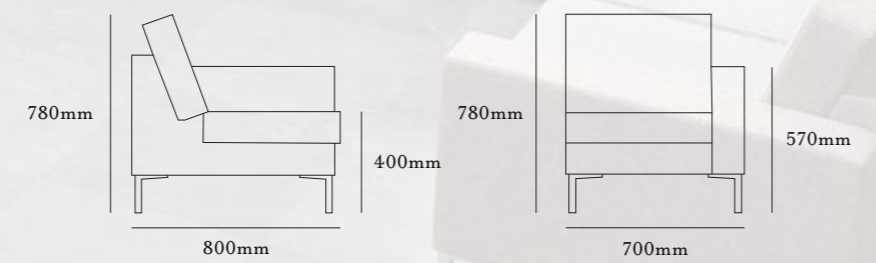

theo two NA
two seater sofa with no armrests and chrome feet