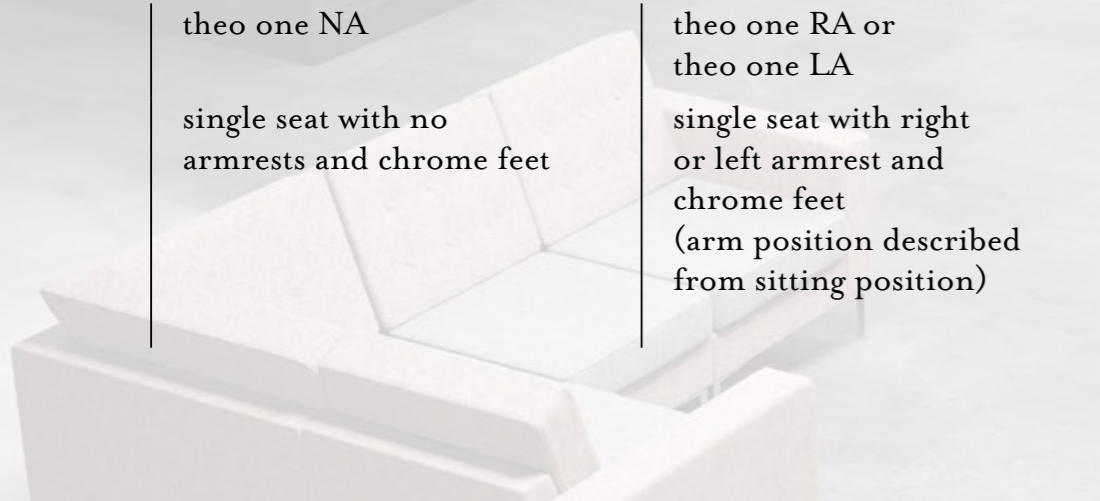

Theo

pulse[®]
DESIGN

theo one
armchair with
chrome feet

theo two
two seater sofa
with chrome feet

theo three
three seater sofa
with chrome feet

- options
- wooden legs
 - two tone upholstery
 - buttoned backrest
 - buttoned seat

theo one NA
single seat with no armrests and chrome feet

theo one RA or theo one LA
single seat with right or left armrest and chrome feet (arm position described from sitting position)

theo corner
corner unit with chrome feet

options
wooden legs
two tone upholstery
buttoned backrest
buttoned seat

theo two NA
two seater sofa with no armrests and chrome feet

theo two RA or theo two LA
two seater sofa with right or left armrest and chrome feet (arm position described from sitting position)

theo three NA
three seater sofa with no armrests and chrome feet

theo three RA or theo three LA
three seater sofa with right or left armrest and chrome feet (arm position described from sitting position)