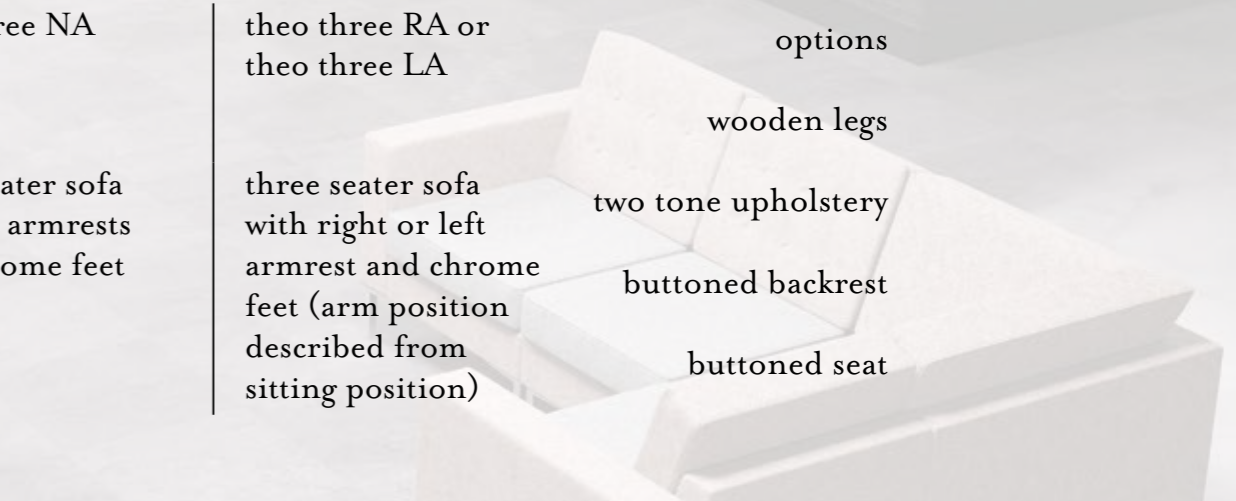

theo one NA
single seat with no armrests and chrome feet

theo one RA or theo one LA
single seat with right or left armrest and chrome feet (arm position described from sitting position)

theo corner
corner unit with chrome feet

options
wooden legs
two tone upholstery
buttoned backrest
buttoned seat

theo two NA
two seater sofa with no armrests and chrome feet

theo two RA or theo two LA
two seater sofa with right or left armrest and chrome feet (arm position described from sitting position)

theo three NA
three seater sofa with no armrests and chrome feet

theo three RA or theo three LA
three seater sofa with right or left armrest and chrome feet (arm position described from sitting position)