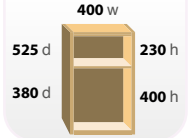

Internal Dimensions

400 w	
525 d	230 h
325 d	160 h
	160 h

Hairpin Leg Desk with Pedestal & Cupboard Door

CODE	W	D	H	RRP
TK614P-C	1400	600	730	£329

- Rectangular desk 600mm deep with black hairpin legs
- 1400mm wide desk with support pedestal and cupboard door with shelf

HOME OFFICE

CAIRO SLEIGH FRAME DESKS

Sleigh Frame Desks

CODE	W	D	H	RRP
CR610	1000	600	730	£393
CR612	1200	600	730	£459
CR614	1400	600	730	£491

- Rectangular desk 600mm deep with ancient brass sleigh frame
- Scalloped cutouts in the back of the desktop

Sleigh Frame Desk with Pedestal

Internal Dimensions

CODE	W	D	H	RRP
CR614P	1400	600	730	£419

- Rectangular desk 600mm deep with ancient brass sleigh frame
- 1400mm wide desk with support pedestal which can be fitted to either side