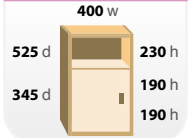

Internal Dimensions

400 w	
525 d	230 h
325 d	160 h
	160 h

Hairpin Leg Desk with Pedestal & Cupboard Door

CODE	W	D	H	RRP
TK614P-C	1400	600	730	£329

- Rectangular desk 600mm deep with black hairpin legs
- 1400mm wide desk with support pedestal and cupboard door with shelf

Sleigh Frame Desk with Pedestal

Internal Dimensions

CODE	W	D	H	RRP
CR614P	1400	600	730	£419

- Rectangular desk 600mm deep with ancient brass sleigh frame
- 1400mm wide desk with support pedestal which can be fitted to either side

Sleigh Frame Desk with Pedestal & Drawers

Internal Dimensions

CODE	W	D	H	RRP
CR614P-D	1400	600	730	£550

- Rectangular desk 600mm deep with ancient brass sleigh frame
- 1400mm wide desk with support pedestal and set of drawers

Sleigh Frame Desk with Pedestal & Cupboard Door

Internal Dimensions

CODE	W	D	H	RRP
CR614P-C	1400	600	730	£459

- Rectangular desk 600mm deep with ancient brass sleigh frame
- 1400mm wide desk with support pedestal and cupboard door with shelf