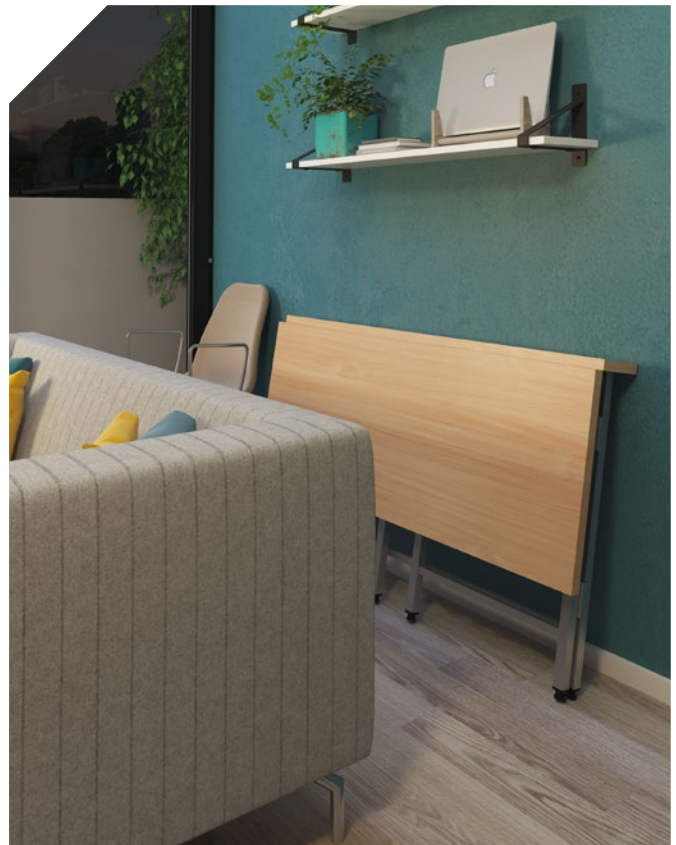

Summer Oak

Fuji

CODE	W	D	H	RRP
FDK608SB	800	600	740	£497
FDK610SB	1000	600	740	£510
FDK612SB	1200	600	740	£540

- Smart flat-fold structure which is easy to assemble with no tools
- Workstation can be folded and stored out of the way when not in use