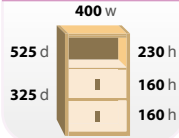

Sleigh Frame Desk with Pedestal

Internal Dimensions

CODE	W	D	H	RRP
CR614P	1400	600	730	£419

- Rectangular desk 600mm deep with ancient brass sleigh frame
- 1400mm wide desk with support pedestal which can be fitted to either side

Sleigh Frame Desk with Pedestal & Drawers

Internal Dimensions

CODE	W	D	H	RRP
CR614P-D	1400	600	730	£550

- Rectangular desk 600mm deep with ancient brass sleigh frame
- 1400mm wide desk with support pedestal and set of drawers