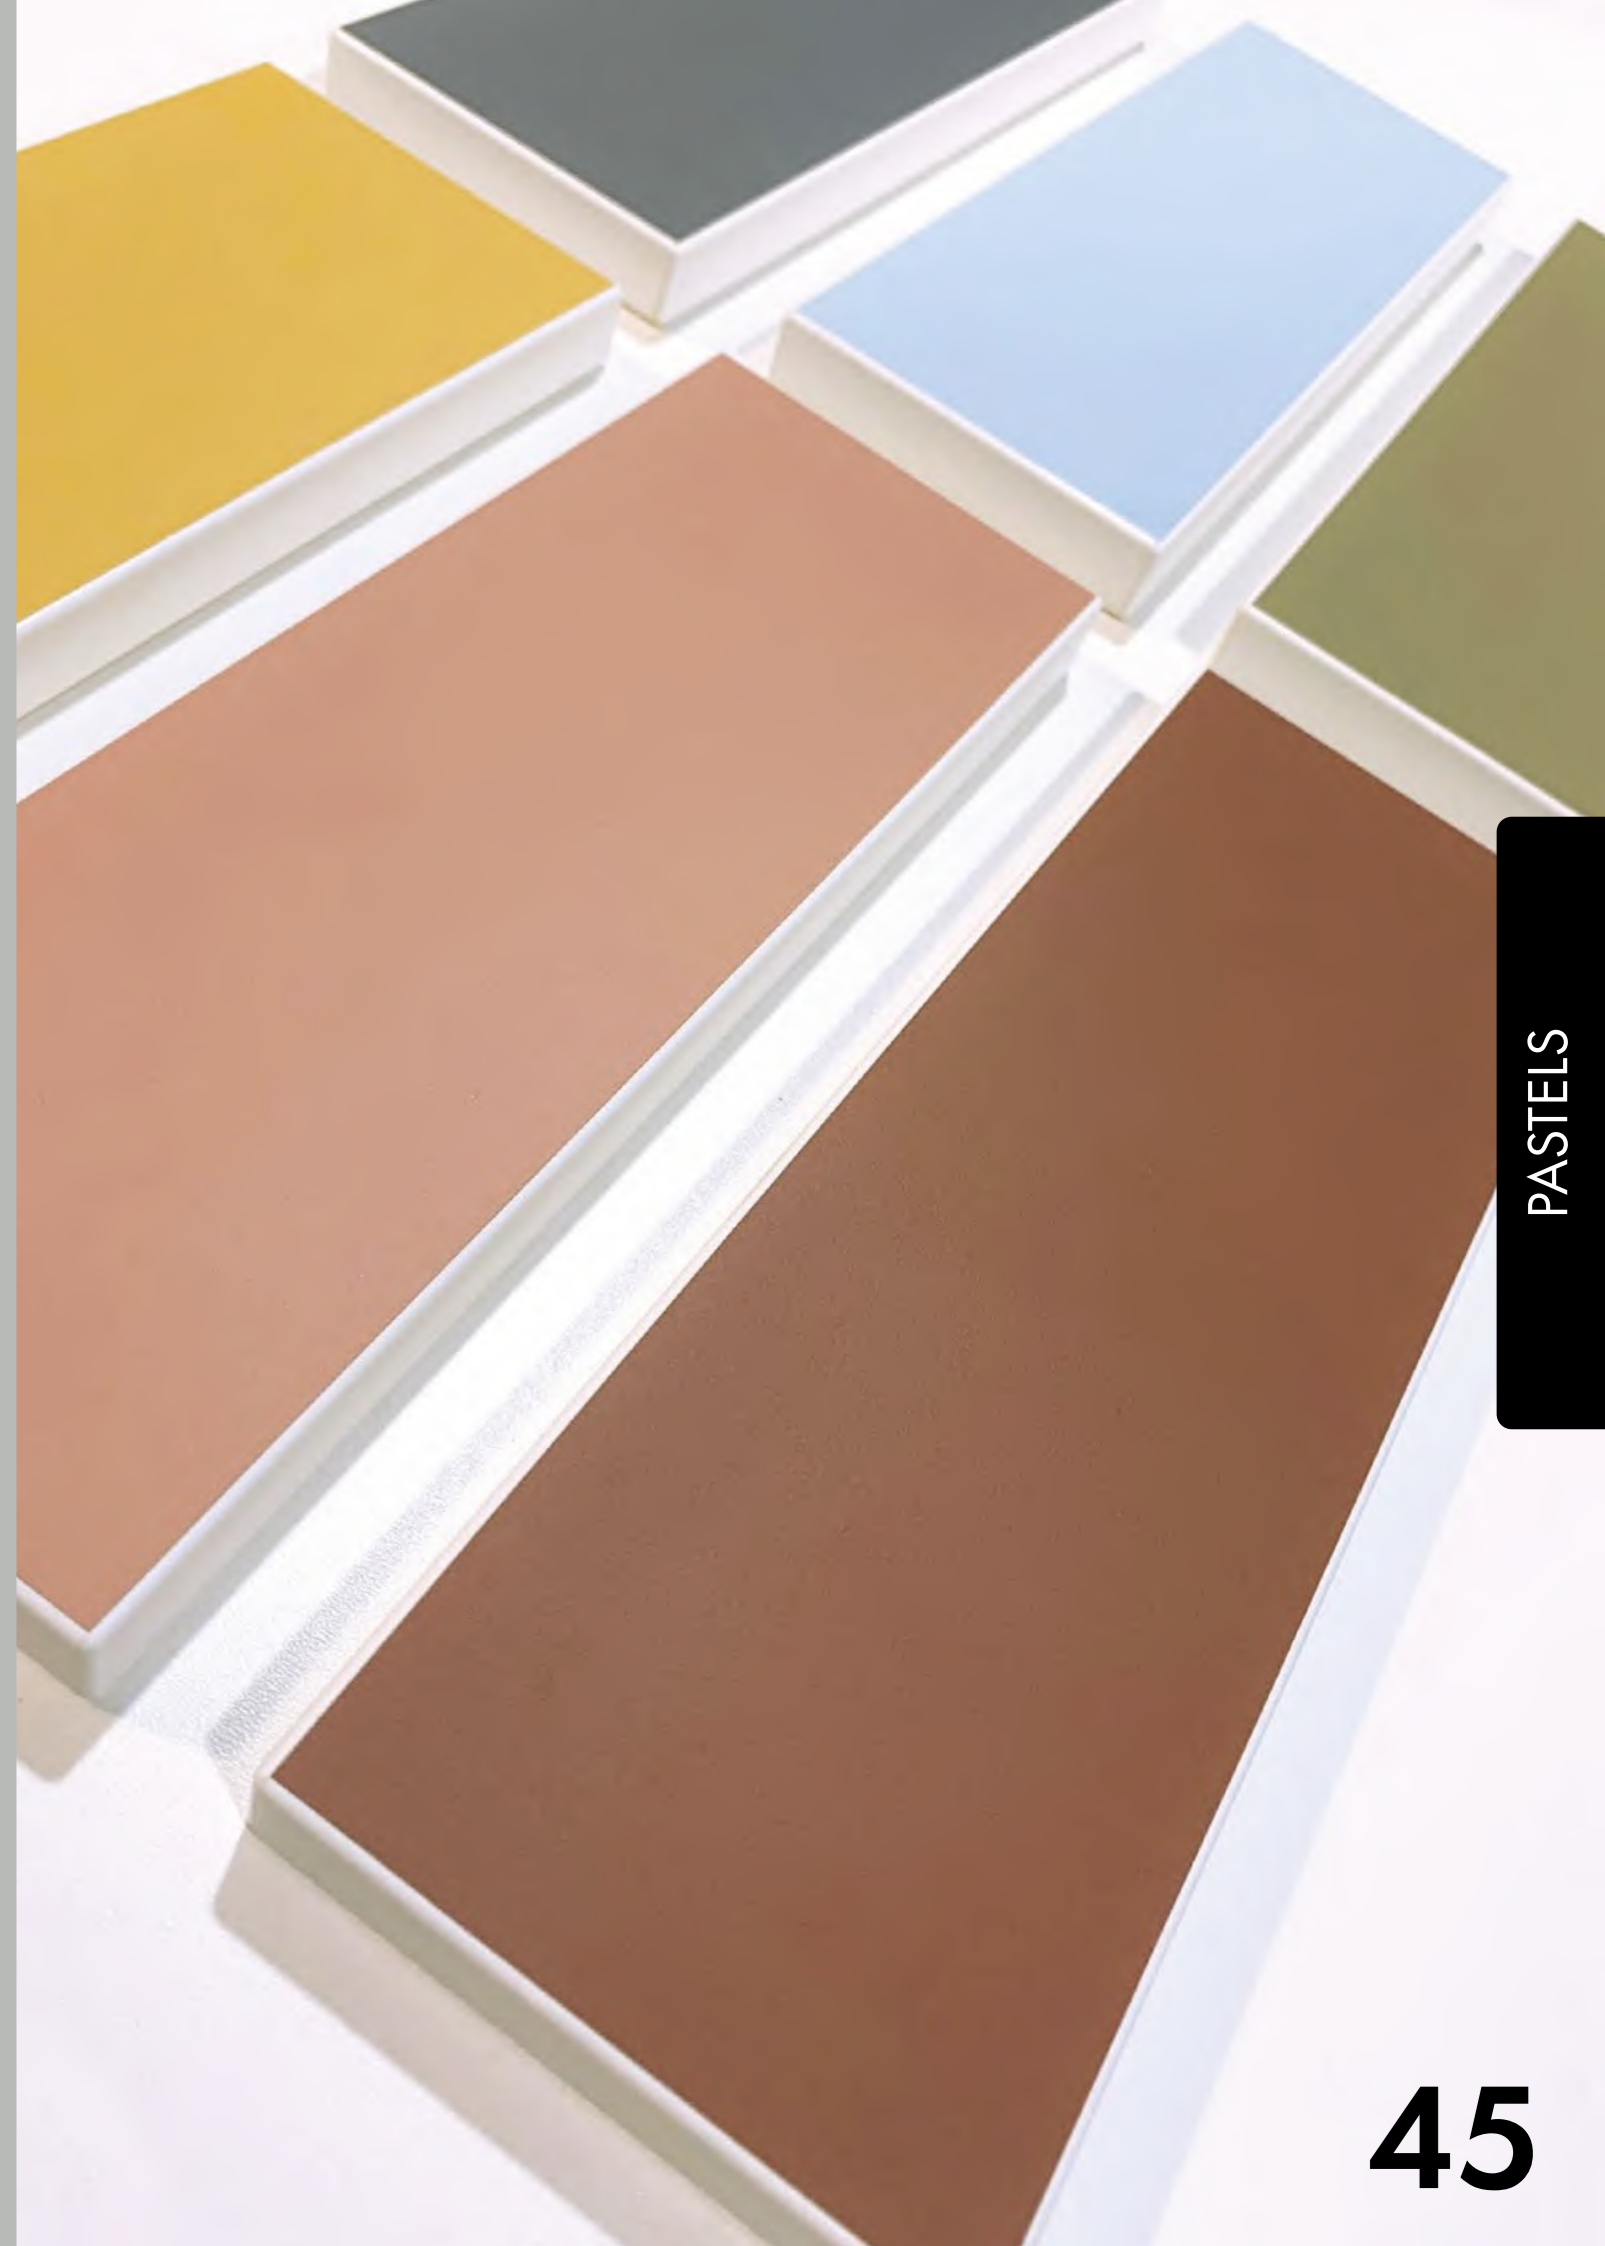

NATURAL

41

NATURAL

# PASTELS

Add a splash of colour with our new Pastels range. Accent your furniture with one of the 6 new 18mm board finishes.

PASTELS

PASTEIS

50

Rustic Allure Reception with Forest Overhang Panel

51

PASTEELS