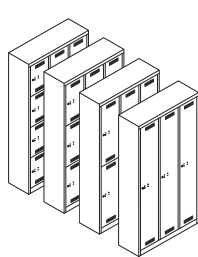

ML09T4
ML09T3
ML09T2
ML09T1