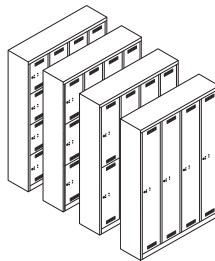

1. Lockers are fitted with a camlock as standard. 2. Hasp or combination locks are optional. 3. Each locker door has ventilation holes. 4. Label holders, one per closure. 5. Bench, featuring recycled plastic seat slats for durability. 6. Plinth base. 7. Recyclable polypropylene feet. 8. Sloping tops (optional) ensure nothing is left on top of lockers

ML11Q4
ML11Q3
ML11Q2
ML11Q1