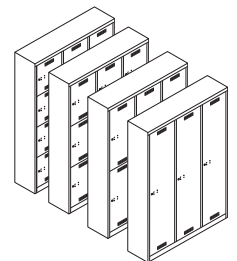

1. Lockers are fitted with a camlock as standard. 2. Hasp or combination locks are optional. 3. Each locker door has ventilation holes. 4. Label holders, one per closure. 5. Bench, featuring recycled plastic seat slats for durability. 6. Plinth base. 7. Recyclable polypropylene feet. 8. Sloping tops (optional) ensure nothing is left on top of lockers

ML12T4
ML12T3
ML12T2
ML12T1

monobloc™ lockers - 248mm wide doors, 1700mm high, 500mm deep

code	description no. doors x size of doors	external width	internal door height	horizontal split (no columns)	vertical split (no rows)
ML03S1	1 x full height door	322	1580	1	1
ML03S2	2 x half height doors	322	787	1	2
ML03S3	3 x third height doors	322	520	1	3
ML03S4	4 x quarter height doors	322	390	1	4
ML06D1	2 x full height doors	610	1580	2	1
ML06D2	4 x half height doors	610	787	2	2
ML06D3	6 x third height doors	610	520	2	3
ML06D4	8 x quarter height doors	610	390	2	4
ML09T1	3 x full height doors	900	1580	3	1
ML09T2	6 x half height doors	900	787	3	2
ML09T3	9 x third height doors	900	520	3	3
ML09T4	12 x quarter height doors	900	390	3	4
ML11Q1	4 x full height doors	1183	1580	4	1
ML11Q2	8 x half height doors	1183	787	4	2
ML11Q3	12 x third height doors	1183	520	4	3
ML11Q4	16 x quarter height doors	1183	390	4	4

monobloc™ lockers - 248mm wide doors, 1700mm high, 500mm deep

code	description no. doors x size of doors	external width	internal door height	horizontal split (no columns)	vertical split (no rows)
ML04S1	1 x full height door	422	1580	1	1
ML04S2	2 x half height doors	422	787	1	2
ML04S3	3 x third height doors	422	520	1	3
ML04S4	4 x quarter height doors	422	390	1	4
ML08D1	2 x full height doors	810	1580	2	1
ML08D2	4 x half height doors	810	787	2	2
ML08D3	6 x third height doors	810	520	2	3
ML08D4	8 x quarter height doors	810	390	2	4
ML12T1	3 x full height doors	1200	1580	3	1
ML12T2	6 x half height doors	1200	787	3	2
ML12T3	9 x third height doors	1200	520	3	3
ML12T4	12 x quarter height doors	1200	390	3	4
units factory fitted with clean/dirty dividers					
MLD04S1	1 x full height doors	422	1580	1	1
MLD08D1	2 x full height doors	810	1580	2	1
MLD12T1	3 x full height doors	1200	1580	3	1

monobloc™ lockers base options

sloping top	500mm deep, 250/40mm high
plinth	500mm deep 106mm high
bench	800mm deep 400mm high

monobloc™ lockers optional extras

code	description
add suffix L	factory fitted leveller foot - height adjustable 13 - 35mm (overall height 1713 - 1735mm) Available separately, code MLALF (pack of 4)
add suffix F	moulded plastic foot, height 150mm (overall height 1850mm) Available separately, code MLMPF
add suffix P	factory fitted plinth, height 106mm (overall height 1806mm)
add suffix X	same lock number
add suffix H	hasp lock
add suffix R	rotary combination lock

monobloc™ lockers colour options

carcases are finished in light grey lightly textured paint with doors available in the following lightly textured colours:

item	colour
av7	light grey
ay7	oxford blue
ay8	cardinal red
bh2	green
bh1	yellow
aa3	anthracite