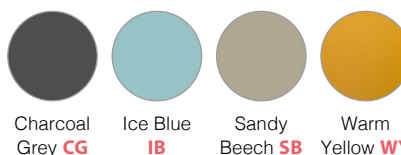

Roscoe wooden legs

The Roscoe high stool collection is a multi-tasker with a chic aesthetic that sets a new bar for plastic seating with an ingeniously simple design allows the back to flex, which encourages movement and relaxation. The wooden 4 leg option with supporting footrest enables the best stability and comfort.

Overall width **530**
Overall depth **480**
Overall height **1100**
Seat width **430**
Seat depth **370**
Seat height **760**
Back width **450**
Back height **340**

Code	Description	RRP	Band A	Band B	Band C	Band D	Band E
ROS01-HS	No arms	£615	£677	£708	£738	£769	£800
ROS01-HSA	Fixed arms	£663	£738	£769	£800	£830	£860

Seat pad