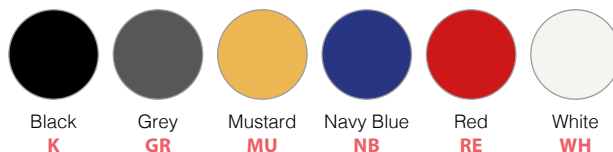

Code	Description	RRP
STR601C	Chrome sled frame	£315
STR604W	Natural oak frame	£380