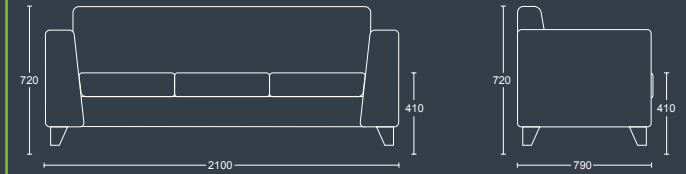

DIMENSIONS	
WIDTH	970mm
DEPTH	790mm
SEAT HEIGHT	410mm
OVERALL HEIGHT	720mm

SYNERGY TWO

Two seater sofa with chrome feet.

DIMENSIONS	
WIDTH	1520mm
DEPTH	790mm
SEAT HEIGHT	410mm
OVERALL HEIGHT	720mm

SYNERGY THREE

Three seater sofa with chrome feet.

DIMENSIONS	
WIDTH	2100mm
DEPTH	790mm
SEAT HEIGHT	410mm
OVERALL HEIGHT	720mm

SYNERGY

SYNERGY ONE NA

Single seat with no armrests and chrome feet.

DIMENSIONS	
WIDTH	580mm
DEPTH	790mm
SEAT HEIGHT	410mm
OVERALL HEIGHT	720mm

SYNERGY ONE RA/LA

Single seat with right or left armrest and chrome feet.

DIMENSIONS	
WIDTH	770mm
DEPTH	790mm
SEAT HEIGHT	410mm
OVERALL HEIGHT	720mm

SYNERGY CORNER

Corner unit with chrome feet.

DIMENSIONS	
WIDTH	790mm
DEPTH	790mm
SEAT HEIGHT	410mm
OVERALL HEIGHT	720mm

DIMENSIONS	
WIDTH	1740mm
DEPTH	790mm
SEAT HEIGHT	410mm
OVERALL HEIGHT	720mm

SYNERGY THREE RA/LA

Three seater sofa with right or left armrest and chrome feet.

DIMENSIONS	
WIDTH	1970mm
DEPTH	790mm
SEAT HEIGHT	410mm
OVERALL HEIGHT	720mm