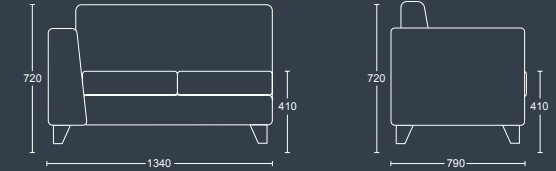

SYNERGY ONE RA/LA

Single seat with right or left armrest and chrome feet.

DIMENSIONS	
WIDTH	770mm
DEPTH	790mm
SEAT HEIGHT	410mm
OVERALL HEIGHT	720mm

SYNERGY CORNER

Corner unit with chrome feet.

DIMENSIONS	
WIDTH	790mm
DEPTH	790mm
SEAT HEIGHT	410mm
OVERALL HEIGHT	720mm

SYNERGY

SYNERGY TABLE

Square table with glass top and chrome feet.

DIMENSIONS	
WIDTH	790mm
DEPTH	790mm
SEAT HEIGHT	-
OVERALL HEIGHT	420mm

SYNERGY TWO NA

Two seater sofa with no armrests and chrome feet.

DIMENSIONS	
WIDTH	1220mm
DEPTH	790mm
SEAT HEIGHT	410mm
OVERALL HEIGHT	720mm

SYNERGY TWO RA/LA

Two seater sofa with right or left armrest and chrome feet

DIMENSIONS	
WIDTH	1340mm
DEPTH	790mm
SEAT HEIGHT	410mm
OVERALL HEIGHT	720mm

SYNERGY

SYNERGY THREE NA

Three seater sofa with no armrests and chrome feet.

DIMENSIONS	
WIDTH	1740mm
DEPTH	790mm
SEAT HEIGHT	410mm
OVERALL HEIGHT	720mm

SYNERGY THREE RA/LA

Three seater sofa with right or left armrest and chrome feet.

DIMENSIONS	
WIDTH	1970mm
DEPTH	790mm
SEAT HEIGHT	410mm
OVERALL HEIGHT	720mm