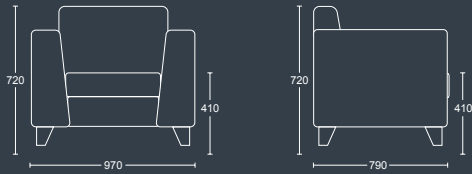

DIMENSIONS	
WIDTH	970mm
DEPTH	790mm
SEAT HEIGHT	410mm
OVERALL HEIGHT	720mm

SYNERGY TWO

Two seater sofa with chrome feet.

DIMENSIONS	
WIDTH	1520mm
DEPTH	790mm
SEAT HEIGHT	410mm
OVERALL HEIGHT	720mm

SYNERGY THREE

Three seater sofa with chrome feet.

DIMENSIONS	
WIDTH	2100mm
DEPTH	790mm
SEAT HEIGHT	410mm
OVERALL HEIGHT	720mm

SYNERGY

SYNERGY ONE NA

Single seat with no armrests and chrome feet.

DIMENSIONS	
WIDTH	580mm
DEPTH	790mm
SEAT HEIGHT	410mm
OVERALL HEIGHT	720mm

SYNERGY ONE RA/LA

Single seat with right or left armrest and chrome feet.

DIMENSIONS	
WIDTH	770mm
DEPTH	790mm
SEAT HEIGHT	410mm
OVERALL HEIGHT	720mm

SYNERGY CORNER

Corner unit with chrome feet.

DIMENSIONS	
WIDTH	790mm
DEPTH	790mm
SEAT HEIGHT	410mm
OVERALL HEIGHT	720mm

DIMENSIONS	
WIDTH	1740mm
DEPTH	790mm
SEAT HEIGHT	410mm
OVERALL HEIGHT	720mm

SYNERGY THREE RA/LA

Three seater sofa with right or left armrest and chrome feet.

DIMENSIONS	
WIDTH	1970mm
DEPTH	790mm
SEAT HEIGHT	410mm
OVERALL HEIGHT	720mm