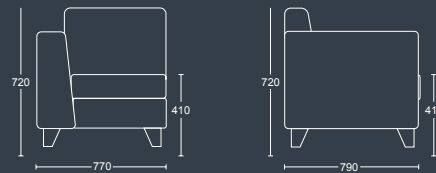

Three seater sofa with chrome feet.

DIMENSIONS	
WIDTH	2100mm
DEPTH	790mm
SEAT HEIGHT	410mm
OVERALL HEIGHT	720mm

SYNERGY

SYNERGY ONE NA

Single seat with no armrests and chrome feet.

DIMENSIONS	
WIDTH	580mm
DEPTH	790mm
SEAT HEIGHT	410mm
OVERALL HEIGHT	720mm

SYNERGY ONE RA/LA

Single seat with right or left armrest and chrome feet.

DIMENSIONS	
WIDTH	770mm
DEPTH	790mm
SEAT HEIGHT	410mm
OVERALL HEIGHT	720mm

SYNERGY CORNER

Corner unit with chrome feet.

DIMENSIONS	
WIDTH	790mm
DEPTH	790mm
SEAT HEIGHT	410mm
OVERALL HEIGHT	720mm

SYNERGY

SYNERGY TABLE

Square table with glass top and chrome feet.

DIMENSIONS	
WIDTH	790mm
DEPTH	790mm
SEAT HEIGHT	-
OVERALL HEIGHT	420mm

SYNERGY TWO NA

Two seater sofa with no armrests and chrome feet.

DIMENSIONS	
WIDTH	1220mm
DEPTH	790mm
SEAT HEIGHT	410mm
OVERALL HEIGHT	720mm

DIMENSIONS	
WIDTH	1740mm
DEPTH	790mm
SEAT HEIGHT	410mm
OVERALL HEIGHT	720mm

SYNERGY THREE RA/LA

Three seater sofa with right or left armrest and chrome feet.

DIMENSIONS	
WIDTH	1970mm
DEPTH	790mm
SEAT HEIGHT	410mm
OVERALL HEIGHT	720mm