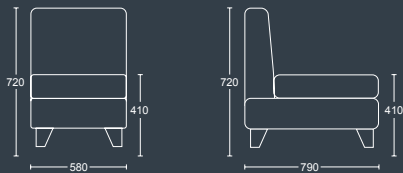

Three seater sofa with chrome feet.

DIMENSIONS	
WIDTH	2100mm
DEPTH	790mm
SEAT HEIGHT	410mm
OVERALL HEIGHT	720mm

SYNERGY

SYNERGY ONE NA

Single seat with no armrests and chrome feet.

DIMENSIONS	
WIDTH	580mm
DEPTH	790mm
SEAT HEIGHT	410mm
OVERALL HEIGHT	720mm

SYNERGY ONE RA/LA

Single seat with right or left armrest and chrome feet.

DIMENSIONS	
WIDTH	770mm
DEPTH	790mm
SEAT HEIGHT	410mm
OVERALL HEIGHT	720mm

SYNERGY CORNER

Corner unit with chrome feet.

DIMENSIONS	
WIDTH	790mm
DEPTH	790mm
SEAT HEIGHT	410mm
OVERALL HEIGHT	720mm

SYNERGY

SYNERGY TABLE

Square table with glass top and chrome feet.

DIMENSIONS	
WIDTH	790mm
DEPTH	790mm
SEAT HEIGHT	-
OVERALL HEIGHT	420mm

SYNERGY TWO NA

Two seater sofa with no armrests and chrome feet.

DIMENSIONS	
WIDTH	1220mm
DEPTH	790mm
SEAT HEIGHT	410mm
OVERALL HEIGHT	720mm

DIMENSIONS	
WIDTH	1740mm
DEPTH	790mm
SEAT HEIGHT	410mm
OVERALL HEIGHT	720mm

SYNERGY THREE RA/LA

Three seater sofa with right or left armrest and chrome feet.

DIMENSIONS	
WIDTH	1970mm
DEPTH	790mm
SEAT HEIGHT	410mm
OVERALL HEIGHT	720mm