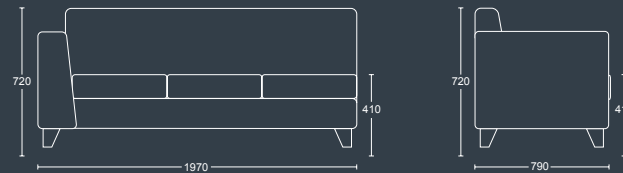

SYNERGY ONE RA/LA

Single seat with right or left armrest and chrome feet.

DIMENSIONS	
WIDTH	770mm
DEPTH	790mm
SEAT HEIGHT	410mm
OVERALL HEIGHT	720mm

SYNERGY CORNER

Corner unit with chrome feet.

DIMENSIONS	
WIDTH	790mm
DEPTH	790mm
SEAT HEIGHT	410mm
OVERALL HEIGHT	720mm

SYNERGY

SYNERGY TABLE

Square table with glass top and chrome feet.

DIMENSIONS	
WIDTH	790mm
DEPTH	790mm
SEAT HEIGHT	-
OVERALL HEIGHT	420mm

SYNERGY TWO NA

Two seater sofa with no armrests and chrome feet.

DIMENSIONS	
WIDTH	1220mm
DEPTH	790mm
SEAT HEIGHT	410mm
OVERALL HEIGHT	720mm

SYNERGY TWO RA/LA

Two seater sofa with right or left armrest and chrome feet

DIMENSIONS	
WIDTH	1340mm
DEPTH	790mm
SEAT HEIGHT	410mm
OVERALL HEIGHT	720mm

SYNERGY

SYNERGY THREE NA

Three seater sofa with no armrests and chrome feet.

DIMENSIONS	
WIDTH	1740mm
DEPTH	790mm
SEAT HEIGHT	410mm
OVERALL HEIGHT	720mm

SYNERGY THREE RA/LA

Three seater sofa with right or left armrest and chrome feet.

DIMENSIONS	
WIDTH	1970mm
DEPTH	790mm
SEAT HEIGHT	410mm
OVERALL HEIGHT	720mm