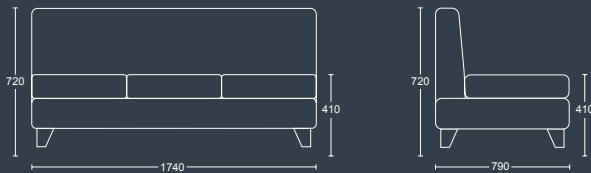

SYNERGY ONE RA/LA

Single seat with right or left armrest and chrome feet.

DIMENSIONS	
WIDTH	770mm
DEPTH	790mm
SEAT HEIGHT	410mm
OVERALL HEIGHT	720mm

SYNERGY CORNER

Corner unit with chrome feet.

DIMENSIONS	
WIDTH	790mm
DEPTH	790mm
SEAT HEIGHT	410mm
OVERALL HEIGHT	720mm

SYNERGY

SYNERGY TABLE

Square table with glass top and chrome feet.

DIMENSIONS	
WIDTH	790mm
DEPTH	790mm
SEAT HEIGHT	-
OVERALL HEIGHT	420mm

SYNERGY TWO NA

Two seater sofa with no armrests and chrome feet.

DIMENSIONS	
WIDTH	1220mm
DEPTH	790mm
SEAT HEIGHT	410mm
OVERALL HEIGHT	720mm

SYNERGY TWO RA/LA

Two seater sofa with right or left armrest and chrome feet

DIMENSIONS	
WIDTH	1340mm
DEPTH	790mm
SEAT HEIGHT	410mm
OVERALL HEIGHT	720mm

SYNERGY

SYNERGY THREE NA

Three seater sofa with no armrests and chrome feet.

DIMENSIONS	
WIDTH	1740mm
DEPTH	790mm
SEAT HEIGHT	410mm
OVERALL HEIGHT	720mm

SYNERGY THREE RA/LA

Three seater sofa with right or left armrest and chrome feet.

DIMENSIONS	
WIDTH	1970mm
DEPTH	790mm
SEAT HEIGHT	410mm
OVERALL HEIGHT	720mm