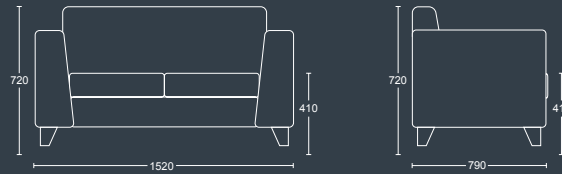

DIMENSIONS	
WIDTH	970mm
DEPTH	790mm
SEAT HEIGHT	410mm
OVERALL HEIGHT	720mm

SYNERGY TWO

Two seater sofa with chrome feet.

DIMENSIONS	
WIDTH	1520mm
DEPTH	790mm
SEAT HEIGHT	410mm
OVERALL HEIGHT	720mm

SYNERGY THREE

Three seater sofa with chrome feet.

DIMENSIONS	
WIDTH	2100mm
DEPTH	790mm
SEAT HEIGHT	410mm
OVERALL HEIGHT	720mm

SYNERGY

SYNERGY ONE NA

Single seat with no armrests and chrome feet.

DIMENSIONS	
WIDTH	580mm
DEPTH	790mm
SEAT HEIGHT	410mm
OVERALL HEIGHT	720mm

SYNERGY ONE RA/LA

Single seat with right or left armrest and chrome feet.

DIMENSIONS	
WIDTH	770mm
DEPTH	790mm
SEAT HEIGHT	410mm
OVERALL HEIGHT	720mm

SYNERGY CORNER

Corner unit with chrome feet.

DIMENSIONS	
WIDTH	790mm
DEPTH	790mm
SEAT HEIGHT	410mm
OVERALL HEIGHT	720mm

DIMENSIONS	
WIDTH	1740mm
DEPTH	790mm
SEAT HEIGHT	410mm
OVERALL HEIGHT	720mm

SYNERGY THREE RA/LA

Three seater sofa with right or left armrest and chrome feet.

DIMENSIONS	
WIDTH	1970mm
DEPTH	790mm
SEAT HEIGHT	410mm
OVERALL HEIGHT	720mm