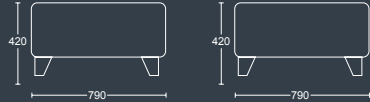

Three seater sofa with chrome feet.

DIMENSIONS	
WIDTH	2100mm
DEPTH	790mm
SEAT HEIGHT	410mm
OVERALL HEIGHT	720mm

SYNERGY

SYNERGY ONE NA

Single seat with no armrests and chrome feet.

DIMENSIONS	
WIDTH	580mm
DEPTH	790mm
SEAT HEIGHT	410mm
OVERALL HEIGHT	720mm

SYNERGY ONE RA/LA

Single seat with right or left armrest and chrome feet.

DIMENSIONS	
WIDTH	770mm
DEPTH	790mm
SEAT HEIGHT	410mm
OVERALL HEIGHT	720mm

SYNERGY CORNER

Corner unit with chrome feet.

DIMENSIONS	
WIDTH	790mm
DEPTH	790mm
SEAT HEIGHT	410mm
OVERALL HEIGHT	720mm

SYNERGY

SYNERGY TABLE

Square table with glass top and chrome feet.

DIMENSIONS	
WIDTH	790mm
DEPTH	790mm
SEAT HEIGHT	-
OVERALL HEIGHT	420mm

SYNERGY TWO NA

Two seater sofa with no armrests and chrome feet.

DIMENSIONS	
WIDTH	1220mm
DEPTH	790mm
SEAT HEIGHT	410mm
OVERALL HEIGHT	720mm

DIMENSIONS	
WIDTH	1740mm
DEPTH	790mm
SEAT HEIGHT	410mm
OVERALL HEIGHT	720mm

SYNERGY THREE RA/LA

Three seater sofa with right or left armrest and chrome feet.

DIMENSIONS	
WIDTH	1970mm
DEPTH	790mm
SEAT HEIGHT	410mm
OVERALL HEIGHT	720mm