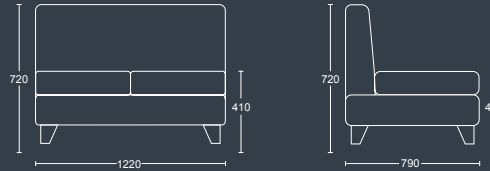

SYNERGY ONE RA/LA

Single seat with right or left armrest and chrome feet.

DIMENSIONS	
WIDTH	770mm
DEPTH	790mm
SEAT HEIGHT	410mm
OVERALL HEIGHT	720mm

SYNERGY CORNER

Corner unit with chrome feet.

DIMENSIONS	
WIDTH	790mm
DEPTH	790mm
SEAT HEIGHT	410mm
OVERALL HEIGHT	720mm

SYNERGY

SYNERGY TABLE

Square table with glass top and chrome feet.

DIMENSIONS	
WIDTH	790mm
DEPTH	790mm
SEAT HEIGHT	-
OVERALL HEIGHT	420mm

SYNERGY TWO NA

Two seater sofa with no armrests and chrome feet.

DIMENSIONS	
WIDTH	1220mm
DEPTH	790mm
SEAT HEIGHT	410mm
OVERALL HEIGHT	720mm

SYNERGY TWO RA/LA

Two seater sofa with right or left armrest and chrome feet

DIMENSIONS	
WIDTH	1340mm
DEPTH	790mm
SEAT HEIGHT	410mm
OVERALL HEIGHT	720mm

SYNERGY

SYNERGY THREE NA

Three seater sofa with no armrests and chrome feet.

DIMENSIONS	
WIDTH	1740mm
DEPTH	790mm
SEAT HEIGHT	410mm
OVERALL HEIGHT	720mm

SYNERGY THREE RA/LA

Three seater sofa with right or left armrest and chrome feet.

DIMENSIONS	
WIDTH	1970mm
DEPTH	790mm
SEAT HEIGHT	410mm
OVERALL HEIGHT	720mm