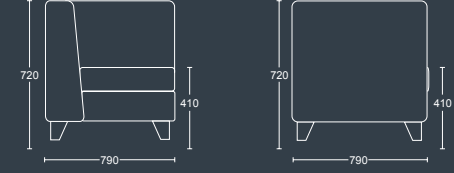

Three seater sofa with chrome feet.

DIMENSIONS	
WIDTH	2100mm
DEPTH	790mm
SEAT HEIGHT	410mm
OVERALL HEIGHT	720mm

SYNERGY

SYNERGY ONE NA

Single seat with no armrests and chrome feet.

DIMENSIONS	
WIDTH	580mm
DEPTH	790mm
SEAT HEIGHT	410mm
OVERALL HEIGHT	720mm

SYNERGY ONE RA/LA

Single seat with right or left armrest and chrome feet.

DIMENSIONS	
WIDTH	770mm
DEPTH	790mm
SEAT HEIGHT	410mm
OVERALL HEIGHT	720mm

SYNERGY CORNER

Corner unit with chrome feet.

DIMENSIONS	
WIDTH	790mm
DEPTH	790mm
SEAT HEIGHT	410mm
OVERALL HEIGHT	720mm

SYNERGY

SYNERGY TABLE

Square table with glass top and chrome feet.

DIMENSIONS	
WIDTH	790mm
DEPTH	790mm
SEAT HEIGHT	-
OVERALL HEIGHT	420mm

SYNERGY TWO NA

Two seater sofa with no armrests and chrome feet.

DIMENSIONS	
WIDTH	1220mm
DEPTH	790mm
SEAT HEIGHT	410mm
OVERALL HEIGHT	720mm

DIMENSIONS	
WIDTH	1740mm
DEPTH	790mm
SEAT HEIGHT	410mm
OVERALL HEIGHT	720mm

SYNERGY THREE RA/LA

Three seater sofa with right or left armrest and chrome feet.

DIMENSIONS	
WIDTH	1970mm
DEPTH	790mm
SEAT HEIGHT	410mm
OVERALL HEIGHT	720mm